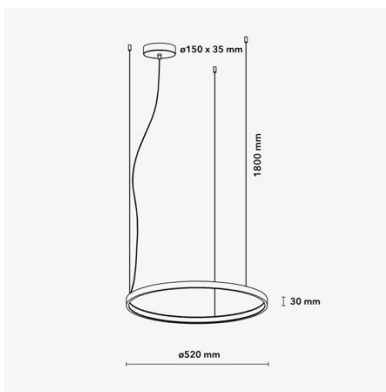

## HALO Ø520 mm

### DIMENSIONS

<b>Category</b>	Pendant lighting
<b>Color</b>	Black/White/Bronze/Gold/Champagne
<b>Light source</b>	LED (integrated)
<b>Lifetime</b>	>50.000h
<b>Optics</b>	Diffuse
<b>Driver</b>	Included
<b>Voltage</b>	24V
<b>Input voltage</b>	110 – 240 V
<b>Dimming</b>	yes
<b>IP rating</b>	IP20
<b>Material</b>	Aluminum
<b>Warranty</b>	5 years

Ø520 mm	Wattage	Lumen
2700K	24	2221
3000K	24	2221
4000K	24	2482
TW	24	2090
RGBW	26	930