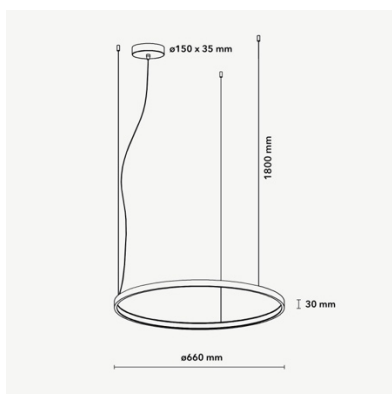

**HALO Ø660 mm**

**DIMENSIONS**

<b>Category</b>	Pendant lighting
<b>Color</b>	Black/White/Bronze/Gold/Champagne
<b>Light source</b>	LED (integrated)
<b>Lifetime</b>	>50.000h
<b>Optics</b>	Diffuse
<b>Driver</b>	Included
<b>Voltage</b>	24V
<b>Input voltage</b>	110 – 240 V
<b>Dimming</b>	yes
<b>IP rating</b>	IP20
<b>Material</b>	Aluminum
<b>Warranty</b>	5 years

Ø660 mm	Wattage	Lumen
2700K	31	2818
3000K	31	2818
4000K	31	3150
TW	31	2653
RGBW	33	1180