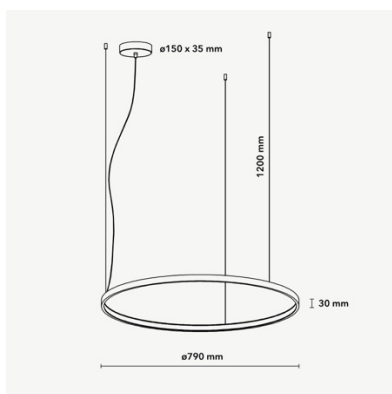

## HALO Ø790 mm

### DIMENSIONS

<b>Category</b>	Pendant lighting
<b>Color</b>	Black/White/Bronze/Gold/Champagne
<b>Light source</b>	LED (integrated)
<b>Lifetime</b>	>50.000h
<b>Optics</b>	Diffuse
<b>Driver</b>	Included
<b>Voltage</b>	24V
<b>Input voltage</b>	110 – 240 V
<b>Dimming</b>	yes
<b>IP rating</b>	IP20
<b>Material</b>	Aluminum
<b>Warranty</b>	5 years

Ø790 mm	Wattage	Lumen
2700K	37	3374
3000K	37	3374
4000K	37	3771
TW	37	3175
RGBW	40	1413