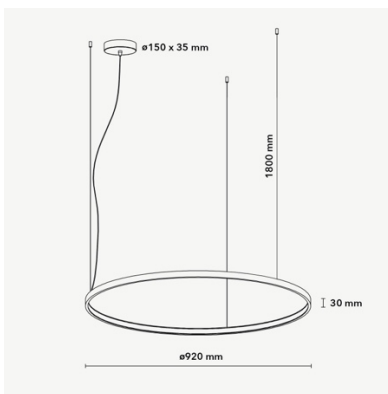

HALO Ø920 mm

DIMENSIONS

Category	Pendant lighting
Color	Black/White/Bronze/Gold/Champagne
Light source	LED (integrated)
Lifetime	>50.000h
Optics	Diffuse
Driver	Included
Voltage	24V
Input voltage	110 – 240 V
Dimming	yes
IP rating	IP20
Material	Aluminum
Warranty	5 years

Ø920 mm	Wattage	Lumen
2700K	43	3929
3000K	43	3929
4000K	43	4391
TW	43	3698
RGBW	46	1645