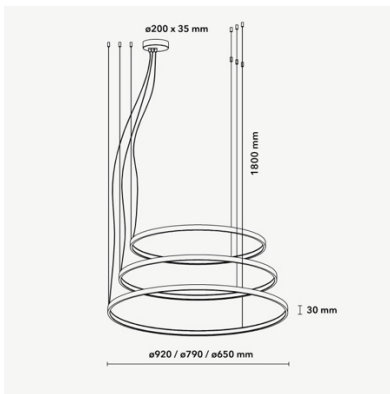

HALO Ø920 mm

DIMENSIONS

Category	Pendant lighting
Color	Black/White/Bronze/Gold/Champagne
Light source	LED (integrated)
Lifetime	>50.000h
Optics	Diffuse
Driver	Included
Voltage	24V
Input voltage	110 – 240 V
Dimming	yes
IP rating	IP20
Material	Aluminum
Warranty	5 years

Ø920 mm	Wattage	Lumen
2700K	111	10121
3000K	111	10121
4000K	111	11312
TW	111	9526
RGBW	119	4238