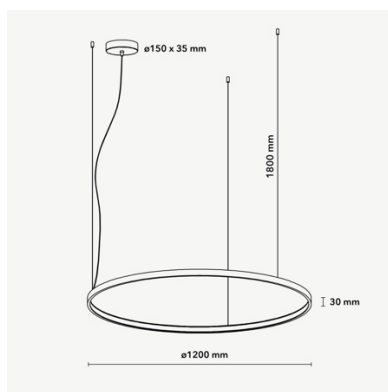

## HALO Ø1200 mm

### DIMENSIONS

<b>Category</b>	Pendant lighting
<b>Color</b>	Black/White/Bronze/Gold/Champagne
<b>Light source</b>	LED (integrated)
<b>Lifetime</b>	>50.000h
<b>Optics</b>	Diffuse
<b>Driver</b>	Included
<b>Voltage</b>	24V
<b>Input voltage</b>	110 – 240 V
<b>Dimming</b>	yes
<b>IP rating</b>	IP20
<b>Material</b>	Aluminum
<b>Warranty</b>	5 years

Ø1200 mm	Wattage	Lumen
2700K	57	5124
3000K	57	5124
4000K	37	5727
TW	57	4823
RGBW	60	2146