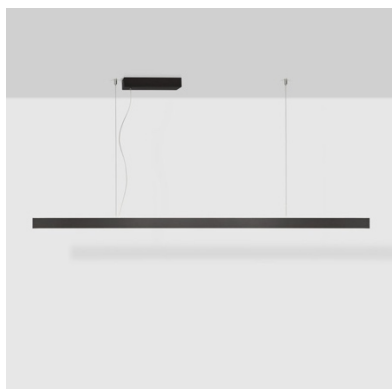

LINE up-down

DIMENSIONS

| | |
|------------------------------|-----------------------------------|
| Category | Pendant lighting |
| Color | Black/White/Bronze/Gold/Champagne |
| Light source | LED (integrated) |
| Color Rendering Index | CRI>90 |
| Lifetime | >50.000h |
| Optics | Diffuse |
| Driver | Included |
| Voltage | 24V |
| Input voltage | 110 – 240 V |
| Dimming | yes |
| IP rating | IP20 |
| Material | Aluminum |
| Warranty | 5 years |