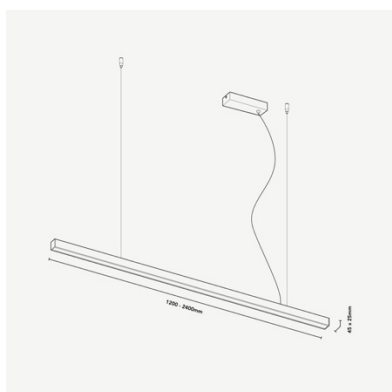

LINE up-down

DIMENSIONS

| | |
|------------------------------|-----------------------------------|
| Category | Pendant lighting |
| Color | Black/White/Bronze/Gold/Champagne |
| Light source | LED (integrated) |
| Color Rendering Index | CRI>90 |
| Lifetime | >50.000h |
| Optics | Diffuse |
| Driver | Included |
| Voltage | 24V |
| Input voltage | 110 – 240 V |
| Dimming | yes |
| IP rating | IP20 |
| Material | Aluminum |
| Warranty | 5 years |