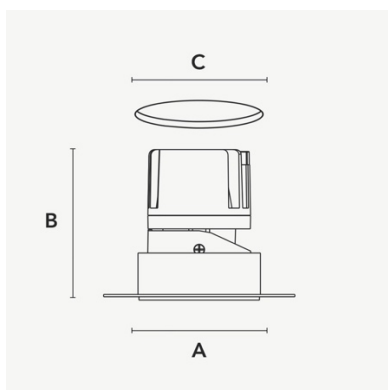

**CONE RECESSED ADJUSTABLE**

<b>Category</b>	Pendant lighting
<b>Color</b>	Black/White/Bronze/Gold/Champagne/black chrome
<b>Light source</b>	LED (integrated)
<b>Lifetime</b>	>50.000h
<b>Beam angle</b>	15D/24D/36D(Standard)/60D
<b>Driver</b>	Included
<b>Voltage</b>	24V
<b>Input voltage</b>	110 – 240 V
<b>Dimming</b>	TRIAC/0-10V/DALI
<b>IP rating</b>	IP20/54
<b>Material</b>	Aluminum
<b>Warranty</b>	5 years

**DIMENSIONS**

	<b>Wattage</b>	<b>Lumen ADJUSTABLE</b>
<b>CONE S</b>	8	500
<b>CONE M</b>	10	527
<b>CONE L</b>	15	770

	<b>A</b>	<b>B</b>	<b>C</b>
<b>SMALL</b>	62 MM	71 MM	Ø55 MM
<b>MEDIUM</b>	72 MM	80 MM	Ø65 MM
<b>LARGE</b>	82 MM	106 MM	Ø75 MM