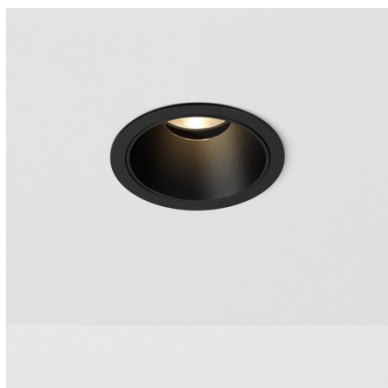

**CONE RECESSED ADJUSTABLE**

<b>Category</b>	Pendant lighting
<b>Color</b>	Black/White/Bronze/Gold/Champagne/black chrome
<b>Light source</b>	LED (integrated)
<b>Lifetime</b>	>50.000h
<b>Beam angle</b>	15D/24D/36D(Standard)/60D
<b>Driver</b>	Included
<b>Voltage</b>	24V
<b>Input voltage</b>	110 – 240 V
<b>Dimming</b>	TRIAC/0-10V/DALI
<b>IP rating</b>	IP20/54
<b>Material</b>	Aluminum
<b>Warranty</b>	5 years

**DIMENSIONS**

	<b>Wattage</b>	<b>Lumen ADJUSTABLE</b>
<b>CONE S</b>	8	500
<b>CONE M</b>	10	527
<b>CONE L</b>	15	770

	<b>A</b>	<b>B</b>	<b>C</b>
<b>SMALL</b>	62 MM	71 MM	Ø55 MM
<b>MEDIUM</b>	72 MM	80 MM	Ø65 MM
<b>LARGE</b>	82 MM	106 MM	Ø75 MM