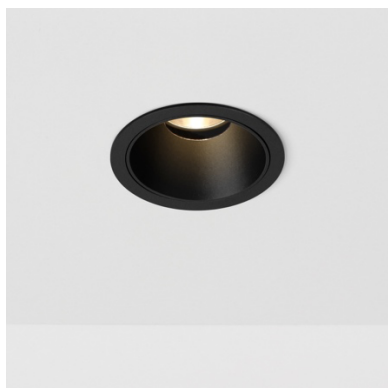

CONE RECESSED FIXED

Category	Pendant lighting
Color	Black/White/Bronze/Gold/Champagne/black chrome
Light source	LED (integrated)
Lifetime	>50.000h
Beam angle	15D/24D/36D(Standard)/60D
Driver	Included
Voltage	24V
Input voltage	110 – 240 V
Dimming	TRIAC/0-10V/DALI
IP rating	IP20/54
Material	Aluminum
Warranty	5 years

DIMENSIONS

	Wattage	Lumen FIXED
CONE S	8	520
CONE M	10	574
CONE L	15	837

	A	B	C
SMALL	62 MM	61 MM	Ø55 MM
MEDIUM	72 MM	68 MM	Ø65 MM
LARGE	82 MM	89 MM	Ø75 MM