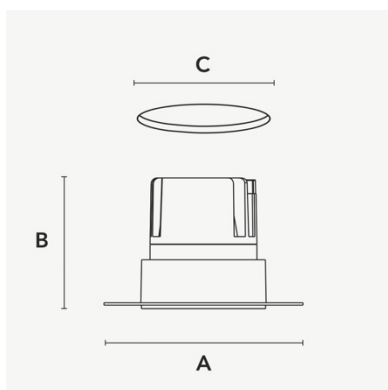

CONE RECESSED FIXED

Category	Pendant lighting
Color	Black/White/Bronze/Gold/Champagne/black chrome
Light source	LED (integrated)
Lifetime	>50.000h
Beam angle	15D/24D/36D(Standard)/60D
Driver	Included
Voltage	24V
Input voltage	110 – 240 V
Dimming	TRIAC/0-10V/DALI
IP rating	IP20/54
Material	Aluminum
Warranty	5 years

DIMENSIONS

	Wattage	Lumen FIXED
CONE S	8	520
CONE M	10	574
CONE L	15	837

	A	B	C
SMALL	62 MM	61 MM	Ø55 MM
MEDIUM	72 MM	68 MM	Ø65 MM
LARGE	82 MM	89 MM	Ø75 MM