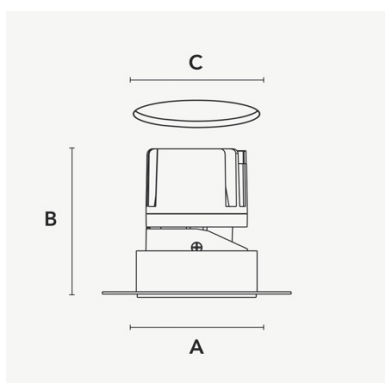

CONE TRIMLESS RECESSED ADJUSTABLE

Category	Pendant lighting
Color	Black/White/Bronze/Gold/Champagne/black chrome
Light source	LED (integrated)
Lifetime	>50.000h
Beam angle	15D/24D/36D(Standard)/60D
Driver	Included
Voltage	24V
Input voltage	110 – 240 V
Dimming	TRIAC/0-10V/DALI
IP rating	IP20/54
Material	Aluminum
Warranty	5 years

DIMENSIONS

	Wattage	Lumen ADJUSTABLE
CONE S	8	500
CONE M	10	527
CONE L	15	770

	A	B	C
SMALL	90 MM	71 MM	Ø55 MM
MEDIUM	100 MM	80 MM	Ø65 MM
LARGE	110 MM	106 MM	Ø75 MM