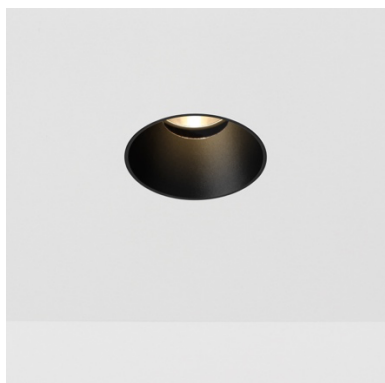

CONE TRIMLESS RECESSED ADJUSTABLE

Category	Pendant lighting
Color	Black/White/Bronze/Gold/Champagne/black chrome
Light source	LED (integrated)
Lifetime	>50.000h
Beam angle	15D/24D/36D(Standard)/60D
Driver	Included
Voltage	24V
Input voltage	110 – 240 V
Dimming	TRIAC/0-10V/DALI
IP rating	IP20/54
Material	Aluminum
Warranty	5 years

DIMENSIONS

	Wattage	Lumen ADJUSTABLE
CONE S	8	500
CONE M	10	527
CONE L	15	770

	A	B	C
SMALL	90 MM	71 MM	Ø55 MM
MEDIUM	100 MM	80 MM	Ø65 MM
LARGE	110 MM	106 MM	Ø75 MM