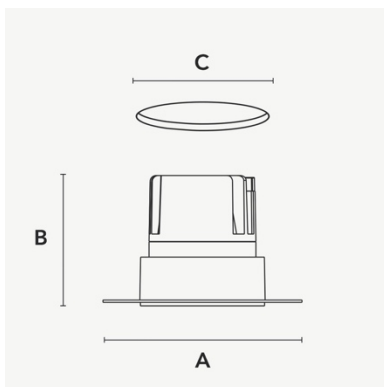

CONE TRIMLESS RECESSED FIXED

DIMENSIONS

Category	Pendant lighting
Color	Black/White/Bronze/Gold/Champagne/black chrome
Light source	LED (integrated)
Lifetime	>50.000h
Beam angle	15D/24D/36D(Standard)/60D
Driver	Included
Voltage	24V
Input voltage	110 – 240 V
Dimming	TRIAC/0-10V/DALI
IP rating	IP20/54
Material	Aluminum
Warranty	5 years

	Wattage	Lumen FIXED
CONE S	8	520
CONE M	10	574
CONE L	15	837

	A	B	C
SMALL	90 MM	61 MM	Ø55 MM
MEDIUM	100 MM	68 MM	Ø65 MM
LARGE	110 MM	89 MM	Ø75 MM