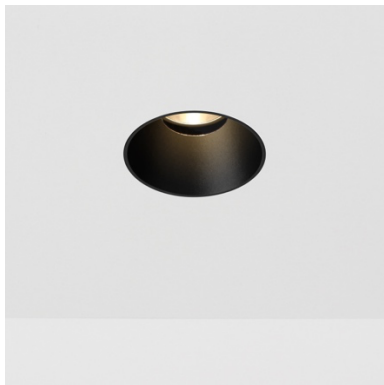

CONE TRIMLESS RECESSED FIXED

DIMENSIONS

Category	Pendant lighting
Color	Black/White/Bronze/Gold/Champagne/black chrome
Light source	LED (integrated)
Lifetime	>50.000h
Beam angle	15D/24D/36D(Standard)/60D
Driver	Included
Voltage	24V
Input voltage	110 – 240 V
Dimming	TRIAC/0-10V/DALI
IP rating	IP20/54
Material	Aluminum
Warranty	5 years

	Wattage	Lumen FIXED
CONE S	8	520
CONE M	10	574
CONE L	15	837

	A	B	C
SMALL	90 MM	61 MM	Ø55 MM
MEDIUM	100 MM	68 MM	Ø65 MM
LARGE	110 MM	89 MM	Ø75 MM