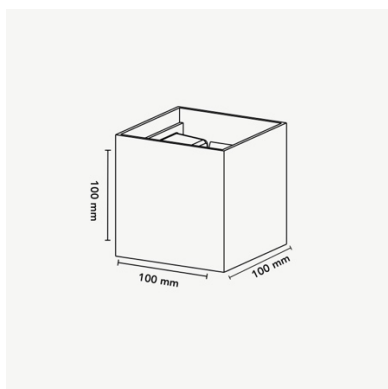

BOXX INDOOR/OUTDOOR WALL LAMP

DIMENSIONS

Category	Wall lighting
Colour	Black/White/Bronze/Champagne
Dimensions	100 x 100 x 100 mm
Light source	LED (integrated)
Power	2 x 3 W
Luminous flux	540 Lm
Colour temperature	3000K
Colour Rendering Index	CRI>90
Efficacy	90 Lm/W
Lifetime	>50.000h
Beam angle	Diffuse, Adjustable from 5D to 120D
Driver	Included
Input voltage	220 – 240 V
Dimmable	Yes
IP rating	IP65
Weight	1,2 kg
Material	Aluminum
Warranty	5 years