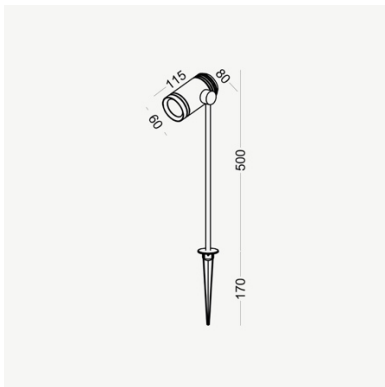

**SPIKE ROUND MEDIUM OUTDOOR SPOT**

**DIMENSIONS**

<b>Category</b>	Outdoor lighting
<b>Colour</b>	Black
<b>Dimensions</b>	115 x 80 x 500 mm
<b>Light source</b>	LED (integrated)
<b>Power</b>	6 W
<b>Luminous flux</b>	500 Lm
<b>Colour temperature</b>	2700K/3000K(Standard)/4000K/6000K
<b>Colour Rendering Index</b>	CRI>90
<b>Efficacy</b>	83 Lm/W
<b>Lifetime</b>	>50.000h
<b>Beam angle</b>	Diffuse
<b>Driver</b>	Included
<b>Input voltage</b>	110 – 240 V
<b>Dimmable</b>	No
<b>IP rating</b>	IP65
<b>Weight</b>	0,22 kg
<b>Material</b>	Aluminum
<b>Warranty</b>	5 years