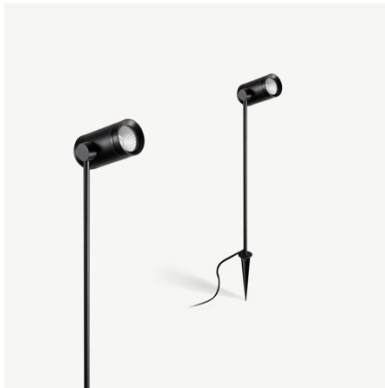

**SPIKE ROUND MEDIUM OUTDOOR SPOT**

**DIMENSIONS**

<b>Category</b>	Outdoor lighting
<b>Colour</b>	Black
<b>Dimensions</b>	115 x 80 x 500 mm
<b>Light source</b>	LED (integrated)
<b>Power</b>	6 W
<b>Luminous flux</b>	500 Lm
<b>Colour temperature</b>	2700K/3000K(Standard)/4000K/6000K
<b>Colour Rendering Index</b>	CRI>90
<b>Efficacy</b>	83 Lm/W
<b>Lifetime</b>	>50.000h
<b>Beam angle</b>	Diffuse
<b>Driver</b>	Included
<b>Input voltage</b>	110 – 240 V
<b>Dimmable</b>	No
<b>IP rating</b>	IP65
<b>Weight</b>	0,22 kg
<b>Material</b>	Aluminum
<b>Warranty</b>	5 years