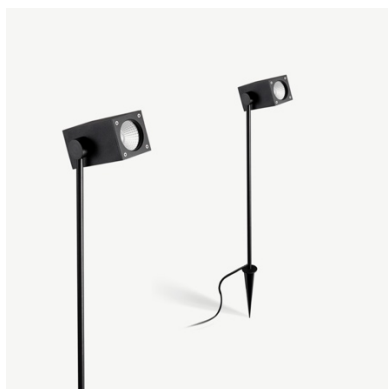

## SPIKE ROUND MEDIUM OUTDOOR SPOT

### DIMENSIONS

<b>Category</b>	Outdoor lighting
<b>Colour</b>	Black
<b>Dimensions</b>	110 x 80 x 500 mm
<b>Light source</b>	LED (integrated)
<b>Power</b>	6 W
<b>Luminous flux</b>	500 Lm
<b>Colour temperature</b>	2700K/3000K(Standard)/4000K/6000K
<b>Colour Rendering Index</b>	CRI>90
<b>Efficacy</b>	83 Lm/W
<b>Lifetime</b>	>50.000h
<b>Beam angle</b>	Diffuse
<b>Driver</b>	Included
<b>Input voltage</b>	110 – 240 V
<b>Dimmable</b>	No
<b>IP rating</b>	IP65
<b>Weight</b>	0,22 kg
<b>Material</b>	Aluminum
<b>Warranty</b>	5 years