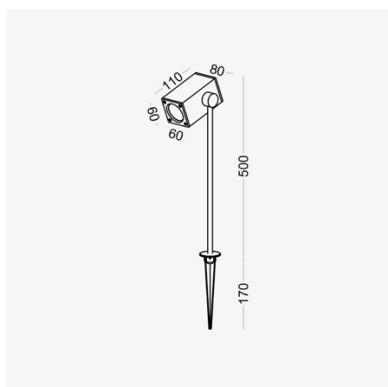

## SPIKE ROUND MEDIUM OUTDOOR SPOT

### DIMENSIONS

<b>Category</b>	Outdoor lighting
<b>Colour</b>	Black
<b>Dimensions</b>	110 x 80 x 500 mm
<b>Light source</b>	LED (integrated)
<b>Power</b>	6 W
<b>Luminous flux</b>	500 Lm
<b>Colour temperature</b>	2700K/3000K(Standard)/4000K/6000K
<b>Colour Rendering Index</b>	CRI>90
<b>Efficacy</b>	83 Lm/W
<b>Lifetime</b>	>50.000h
<b>Beam angle</b>	Diffuse
<b>Driver</b>	Included
<b>Input voltage</b>	110 – 240 V
<b>Dimmable</b>	No
<b>IP rating</b>	IP65
<b>Weight</b>	0,22 kg
<b>Material</b>	Aluminum
<b>Warranty</b>	5 years