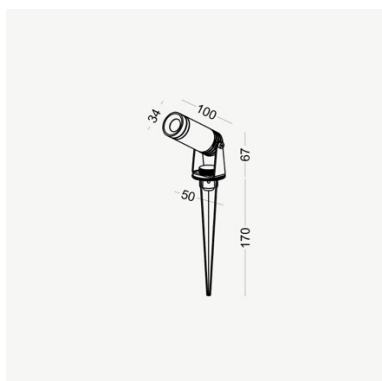

SPIKE ROUND SMALL OUTDOOR SPOT

DIMENSIONS

Category	Outdoor lighting
Colour	Black
Dimensions	100 x 50 x 67 mm
Light source	LED (integrated)
Power	3 W
Luminous flux	120 Lm
Colour temperature	2700K/3000K(Standard)/4000K/6000K
Colour Rendering Index	CRI>90
Efficacy	40 Lm/W
Lifetime	>50.000h
Beam angle	Diffuse
Driver	Included
Input voltage	110 – 240 V
Dimmable	No
IP rating	IP65
Weight	0,22 kg
Material	Aluminum
Warranty	5 years