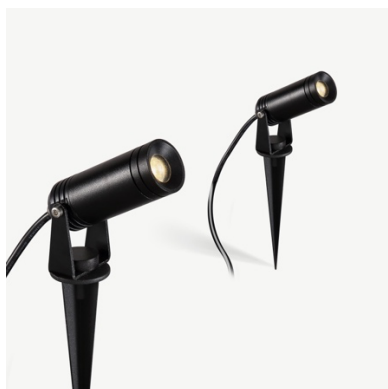

SPIKE ROUND SMALL OUTDOOR SPOT

DIMENSIONS

Category	Outdoor lighting
Colour	Black
Dimensions	100 x 50 x 67 mm
Light source	LED (integrated)
Power	3 W
Luminous flux	120 Lm
Colour temperature	2700K/3000K(Standard)/4000K/6000K
Colour Rendering Index	CRI>90
Efficacy	40 Lm/W
Lifetime	>50.000h
Beam angle	Diffuse
Driver	Included
Input voltage	110 – 240 V
Dimmable	No
IP rating	IP65
Weight	0,22 kg
Material	Aluminum
Warranty	5 years