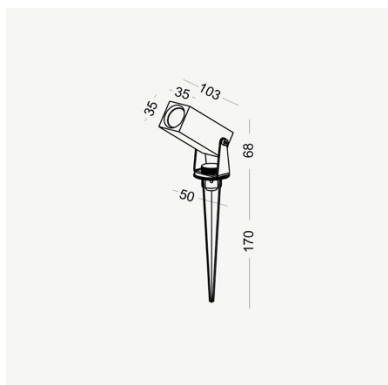

SPIKE SQUARE SMALL OUTDOOR SPOT

DIMENSIONS

| | |
|-------------------------------|-----------------------------------|
| Category | Outdoor lighting |
| Colour | Black |
| Dimensions | 100 x 50 x 68 mm |
| Light source | LED (integrated) |
| Power | 3 W |
| Luminous flux | 120 Lm |
| Colour temperature | 2700K/3000K(Standard)/4000K/6000K |
| Colour Rendering Index | CRI>90 |
| Efficacy | 40 Lm/W |
| Lifetime | >50.000h |
| Beam angle | Diffuse |
| Driver | Included |
| Input voltage | 110 – 240 V |
| Dimmable | No |
| IP rating | IP65 |
| Weight | 0,22 kg |
| Material | Aluminum |
| Warranty | 5 years |