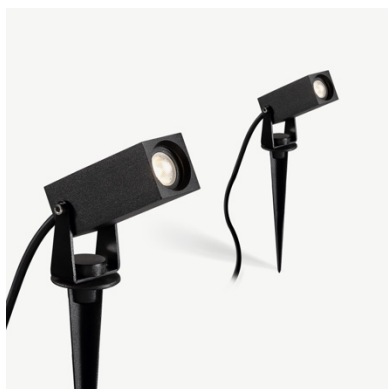

SPIKE SQUARE SMALL OUTDOOR SPOT

DIMENSIONS

| | |
|-------------------------------|-----------------------------------|
| Category | Outdoor lighting |
| Colour | Black |
| Dimensions | 100 x 50 x 68 mm |
| Light source | LED (integrated) |
| Power | 3 W |
| Luminous flux | 120 Lm |
| Colour temperature | 2700K/3000K(Standard)/4000K/6000K |
| Colour Rendering Index | CRI>90 |
| Efficacy | 40 Lm/W |
| Lifetime | >50.000h |
| Beam angle | Diffuse |
| Driver | Included |
| Input voltage | 110 – 240 V |
| Dimmable | No |
| IP rating | IP65 |
| Weight | 0,22 kg |
| Material | Aluminum |
| Warranty | 5 years |