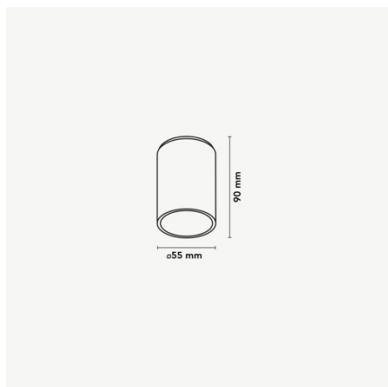

TUUB SURFACE DOWNLIGHT 90

DIMENSIONS

ACCESSORIES

Category	Ceiling lighting
Colour	Black, white, bronze and champagne
Dimensions	ø55 x 90 mm
Light source	LED (integrated)
Power	10 W
Luminous flux	768 Lm
Colour temperature	2700K/3000K(Standard)/4000K/6000K
Colour Rendering Index	CRI>90
Efficacy	77 Lm/W
Lifetime	>50.000h
Beam angle	15D/24D/36D(Standard)/60D
Driver	Included
Input voltage	220 – 240 V
Dimmable	Yes
IP rating	IP20
Weight	0,3 kg
Material	Aluminum
Warranty	5 years