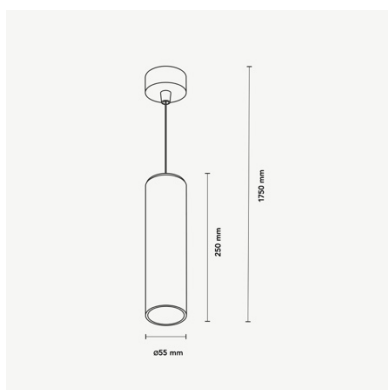

TUUB PENDANT DOWNLIGHT 250

DIMENSIONS

ACCESSORIES

Category	Pendant lighting
Colour	Black, white, bronze and champagne
Dimensions	ø55 x 250 mm
Light source	LED (integrated)
Power	10 W
Luminous flux	768 Lm
Colour temperature	2700K/3000K(Standard)/4000K/6000K
Colour Rendering Index	CRI>90
Efficacy	77 Lm/W
Lifetime	>50.000h
Beam angle	15D/24D/36D(Standard)/60D
Driver	Included
Input voltage	220 – 240 V
Dimmable	Yes
IP rating	IP20
Weight	1 kg
Material	Aluminum
Warranty	5 years