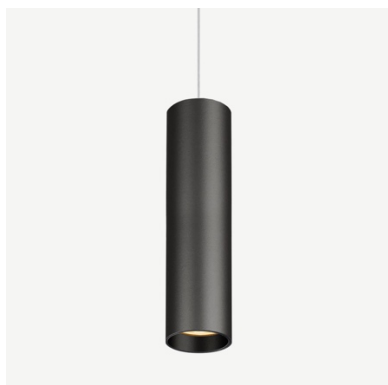

TUUB PENDANT DOWNLIGHT 250

DIMENSIONS

ACCESSORIES

Category	Pendant lighting
Colour	Black, white, bronze and champagne
Dimensions	ø55 x 250 mm
Light source	LED (integrated)
Power	10 W
Luminous flux	768 Lm
Colour temperature	2700K/3000K(Standard)/4000K/6000K
Colour Rendering Index	CRI>90
Efficacy	77 Lm/W
Lifetime	>50.000h
Beam angle	15D/24D/36D(Standard)/60D
Driver	Included
Input voltage	220 – 240 V
Dimmable	Yes
IP rating	IP20
Weight	1 kg
Material	Aluminum
Warranty	5 years