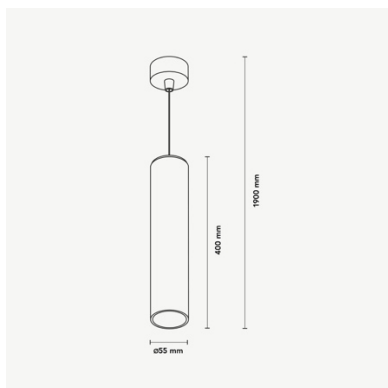

### DIMENSIONS

### ACCESSORIES

<b>Category</b>	Pendant lighting
<b>Colour</b>	Black, white, bronze and champagne
<b>Dimensions</b>	ø55 x 400 mm
<b>Light source</b>	LED (integrated)
<b>Power</b>	10 W
<b>Luminous flux</b>	768 Lm
<b>Colour temperature</b>	2700K/3000K(Standard)/4000K/6000K
<b>Colour Rendering Index</b>	CRI>90
<b>Efficacy</b>	77 Lm/W
<b>Lifetime</b>	>50.000h
<b>Beam angle</b>	15D/24D/36D(Standard)/60D
<b>Driver</b>	Included
<b>Input voltage</b>	220 – 240 V
<b>Dimmable</b>	Yes
<b>IP rating</b>	IP20
<b>Weight</b>	1,5 kg
<b>Material</b>	Aluminum
<b>Warranty</b>	5 years