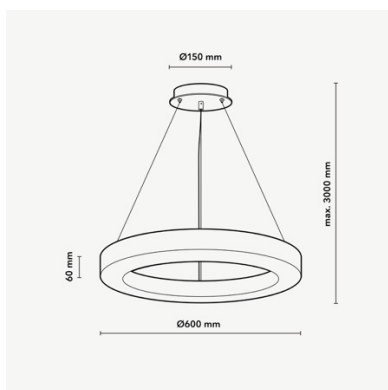

HALO 600 SUSPENDED LAMP ALABASTER

DIMENSIONS

Category	Wall lighting
Colour	Black
Dimensions	ø600 x 60 x 60 mm
Light source	LED (integrated)
Power	18 W
Luminous flux	1600 Lm
Colour temperature	3000K
Colour Rendering Index	CRI>90
Efficacy	89 Lm/W
Lifetime	>50.000h
Beam angle	Diffuse
Driver	Included
Input voltage	110 – 240 V
Dimmable	Yes
IP rating	IP20
Weight	9 kg
Material	Alabaster stone / Stainless steel
Warranty	5 years