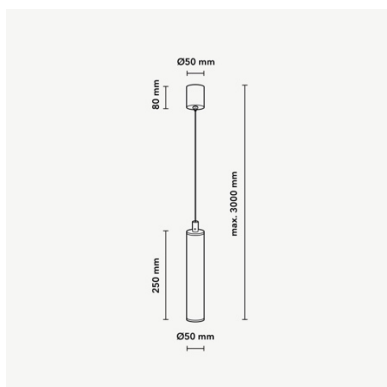

TUBE 250 SUSPENDED LAMP ALABASTER

DIMENSIONS

Category	Ceiling lighting
Colour	Black
Dimensions	ø55 x 250 mm
Light source	LED (integrated)
Power	6 W
Luminous flux	480 Lm
Colour temperature	3000K
Colour Rendering Index	CRI>90
Efficacy	80 Lm/W
Lifetime	>50.000h
Beam angle	Diffuse
Driver	Included
Input voltage	110 – 240 V
Dimmable	Yes
IP rating	IP20
Weight	1,5 kg
Material	Alabaster stone / Stainless steel
Warranty	5 years