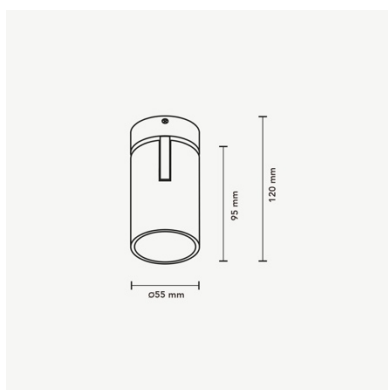

## TUUB SURFACE TILTABLE 95

### DIMENSIONS

### ACCESSORIES

HONEYCOMB

SPREAD LENS

DIFFUSION LENS

<b>Category</b>	ceiling lighting
<b>Colour</b>	Black, white, bronze and champagne
<b>Dimensions</b>	ø55 x 120 mm
<b>Light source</b>	LED (integrated)
<b>Power</b>	10 W
<b>Luminous flux</b>	768 Lm
<b>Colour temperature</b>	2700K/3000K(Standard)/4000K/6000K
<b>Colour Rendering Index</b>	CRI>90
<b>Efficacy</b>	77 Lm/W
<b>Lifetime</b>	>50.000h
<b>Beam angle</b>	15D/24D/36D(Standard)/60D
<b>Driver</b>	Included
<b>Input voltage</b>	220 – 240 V
<b>Dimmable</b>	Yes
<b>IP rating</b>	IP20
<b>Weight</b>	0,5 kg
<b>Material</b>	Aluminum
<b>Warranty</b>	5 years