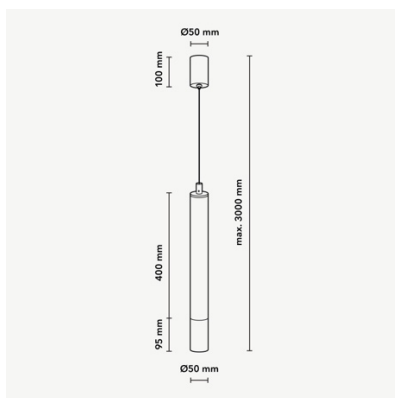

## TUBE 400 SUSPENDED LAMP SPOT ALABASTER

### DIMENSIONS

<b>Category</b>	Ceiling lighting
<b>Colour</b>	Bronze
<b>Dimensions</b>	ø55 x 495 mm
<b>Light source</b>	LED (integrated)
<b>Power</b>	15 W
<b>Luminous flux</b>	768 Lm (light source) / 540Lm (spot)
<b>Colour temperature</b>	3000K
<b>Colour Rendering Index</b>	CRI>90
<b>Efficacy</b>	59 Lm/W
<b>Lifetime</b>	>50.000h
<b>Beam angle</b>	Diffuse / Spot (28°)
<b>Driver</b>	Included
<b>Input voltage</b>	110 – 240 V
<b>Dimmable</b>	Yes
<b>IP rating</b>	IP20
<b>Weight</b>	2,3 kg
<b>Material</b>	Alabaster stone / Stainless steel
<b>Warranty</b>	5 years