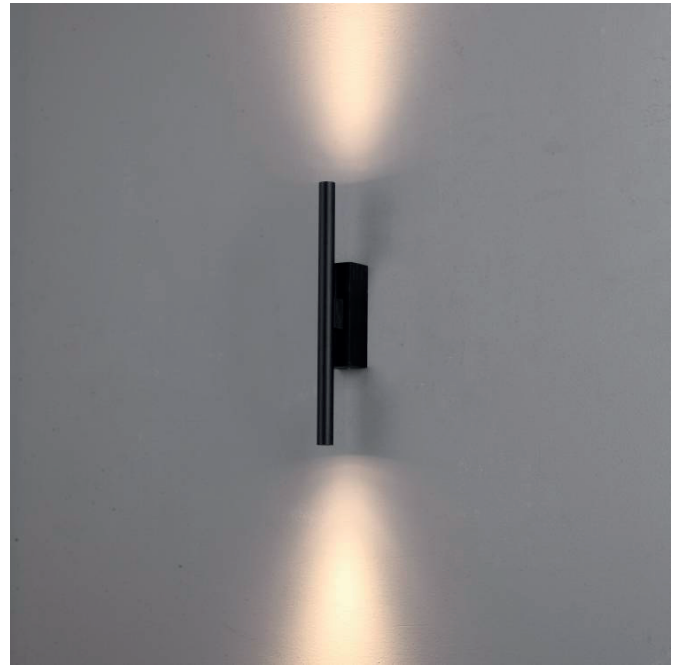

TUBE SLIM WALL LAMP

TUBE | TUBE SLIM WALL LAMP

Design surface mounted wall lamp TUBE SLIM 5

Our tube slim collection distinguishes itself in the fine design with beautiful mood lighting.

The version is available in single and quintuple luminaires.

Can be used in your home for an extra atmosphere in your hall, bedroom or living room.

Also for the office, hotel or bed and breakfast it gives extra class and atmosphere with this tube slim wall lamp.

Available in black and are not dimmable.

LED | V~AC 220 - 240V | CE | IP20 | CRI > 90 | > 50.000 h

SPECIFICATIONS

Dimensions	35 x 53 x 425 mm
Weight	0,25 kg
Wattage (W)	2 x 1 W
Flux	160 Lm
Optic type	Diffuse
CCT	3000K
Dimmable	No
Light source	LED
Material	Aluminum
IP rating	IP 20
Input Voltage	110 - 240 V
Color	Black / White