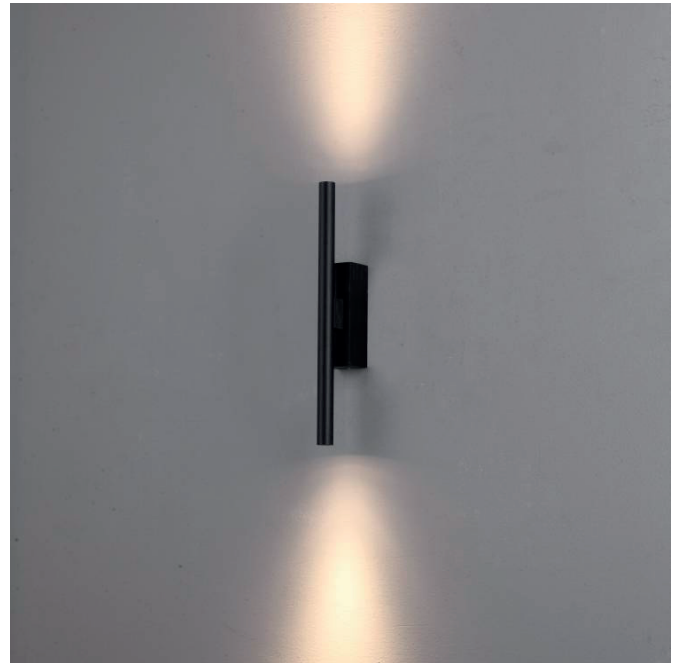

TUBE SLIM WALL LAMP

TUBE | TUBE SLIM WALL LAMP

Design surface mounted wall lamp TUBE SLIM 5

Our tube slim collection distinguishes itself in the fine design with beautiful mood lighting.

The version is available in single and quintuple luminaires.

Can be used in your home for an extra atmosphere in your hall, bedroom or living room.

Also for the office, hotel or bed and breakfast it gives extra class and atmosphere with this tube slim wall lamp.

Available in black and are not dimmable.

LED | V~AC 220 - 240V | CE | IP20 | CRI > 90 | > 50.000 h

SPECIFICATIONS

Dimensions	35 x 53 x 425 mm
Weight	0,25 kg
Wattage (W)	2 x 1 W
Flux	160 Lm
Optic type	Diffuse
CCT	3000K
Dimmable	No
Light source	LED
Material	Aluminum
IP rating	IP 20
Input Voltage	110 - 240 V
Color	Black / White