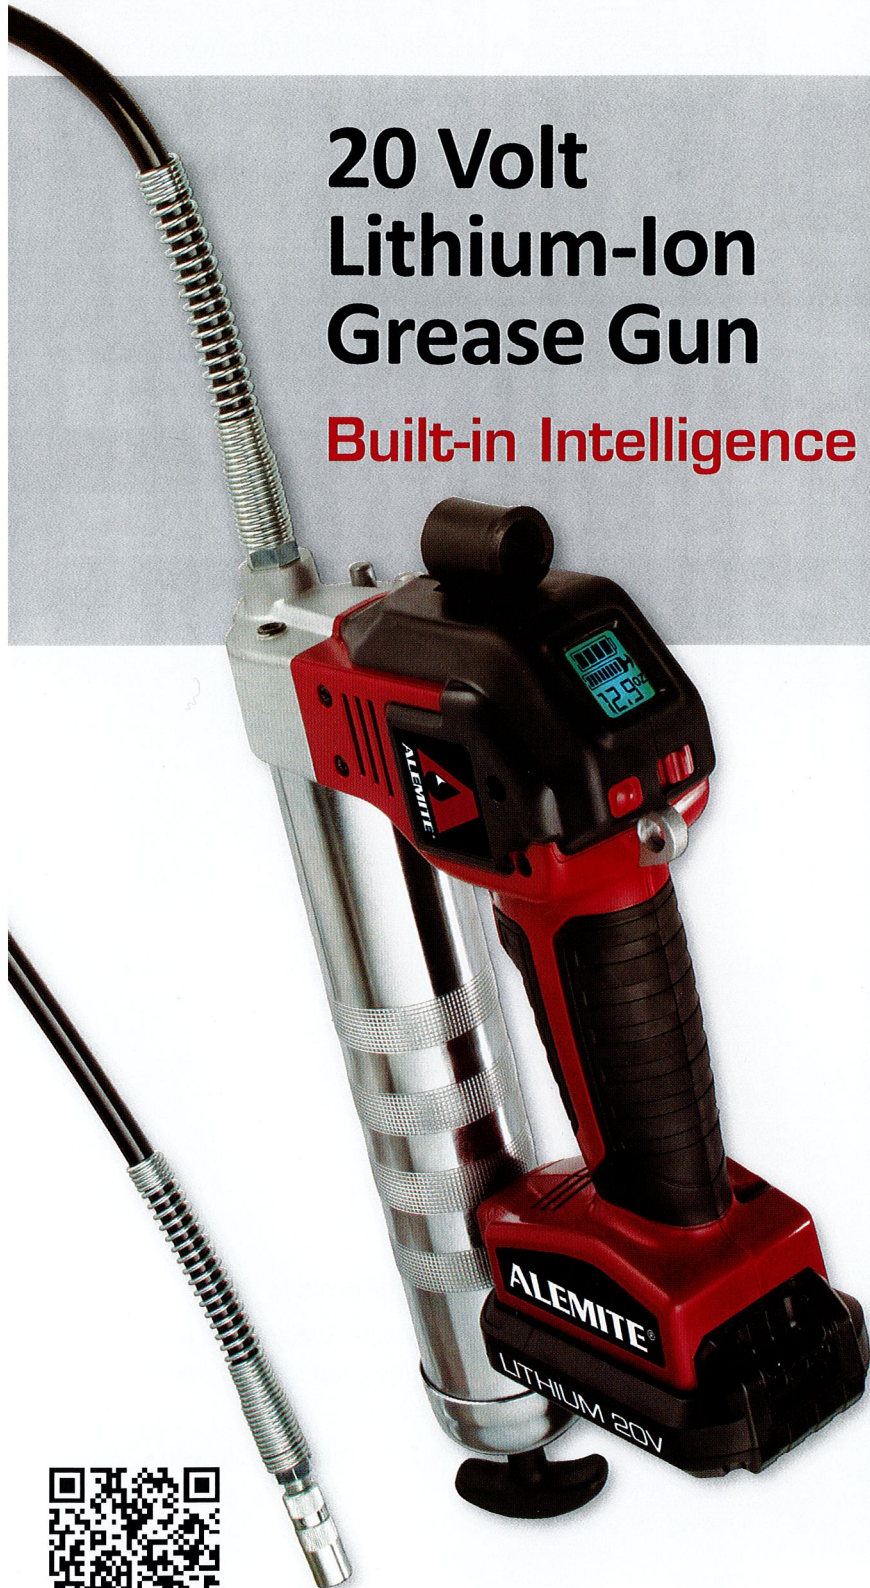

20 Volt Lithium-Ion Grease Gun

Built-in Intelligence

LCD with real-time information:

- Grease meter
- Grease level gauge
- Battery capacity gauge

Two flow rates:

- High — 6 oz/min
(170 g/min)
- Low — 4 oz/min
(113 g/min)

15 grease cartridges per battery charge

ALEMITE®

Convenient

- LED flashlight with on/off control

Patented Airflow Management

- Optimizes motor and transmission life

Durable & Efficient

- Ball and needle bearings
- Curved slot yoke optimizes mechanical efficiency
- Case-hardened piston for wear and bend resistance
- Impact-resistant LCD lens surrounded by impact-absorbing bezel

Ergonomic

- Shape, weight and balance designed for less physical strain
- Soft, comfortable grip

Precise Lubrication – Built-in Intelligence – Only from the Lubrication Specialists

Multi-function LCD

LCD and Icons Keep You in Control

Button resets functions, turns flashlight on or off and toggles between ounces and grams

Switch allows you to choose between two flow rates

Display turns red during stall condition

Display flashes red when the gun loses prime or runs out of grease