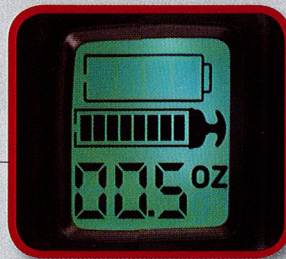

20 Volt Lithium-Ion Grease Gun

Built-in Intelligence

LCD with real-time information:

- Grease meter
- Grease level gauge
- Battery capacity gauge

Two flow rates:

- High — 6 oz/min
(170 g/min)
- Low — 4 oz/min
(113 g/min)

Button resets functions, turns flashlight on or off and toggles between ounces and grams

Switch allows you to choose between two flow rates

Display turns red during stall condition

Display flashes red when the gun loses prime or runs out of grease

Battery level flashes to signify low voltage

Grease level flashes when low grease condition occurs

Precise Lubrication – Built-in Intelligence – Only from the Lubrication Specialists

Specifications

Model Number	Li-Ion Battery			70-minute Charger	Pressure	Flow Rate		Cartridges per Battery Charge		Weight
	Quantity	Voltage	mAh			High	Low	High Speed	Low Speed	
596-A	1	20 V*	1500	110 V/60 Hz	10,000 psi (690 bar)	6 oz/min (170 g/min)	4 oz/min (113 g/min)	13	15	6.3 lb (2.9 kg)
596-B	2									
596-C	1			220 V/50 Hz						
596-D	2									