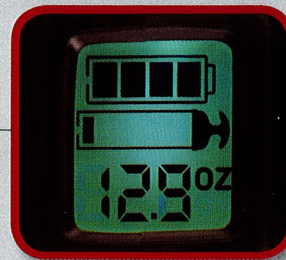

20 Volt Lithium-Ion Grease Gun

Built-in Intelligence

LCD with real-time information:

- Grease meter
- Grease level gauge
- Battery capacity gauge

Two flow rates:

- High — 6 oz/min
(170 g/min)
- Low — 4 oz/min
(113 g/min)

Button resets functions, turns flashlight on or off and toggles between ounces and grams

Switch allows you to choose between two flow rates

Display turns red during stall condition

Display flashes red when the gun loses prime or runs out of grease

Battery level flashes to signify low voltage

Grease level flashes when low grease condition occurs

Precise Lubrication – Built-in Intelligence – Only from the Lubrication Specialists

Specifications

Model Number	Li-Ion Battery			70-minute Charger	Pressure	Flow Rate		Cartridges per Battery Charge		Weight
	Quantity	Voltage	mAh			High	Low	High Speed	Low Speed	
596-A	1	20 V*	1500	110 V/60 Hz	10,000 psi (690 bar)	6 oz/min (170 g/min)	4 oz/min (113 g/min)	13	15	6.3 lb (2.9 kg)
596-B	2									
596-C	1			220 V/50 Hz						
596-D	2									