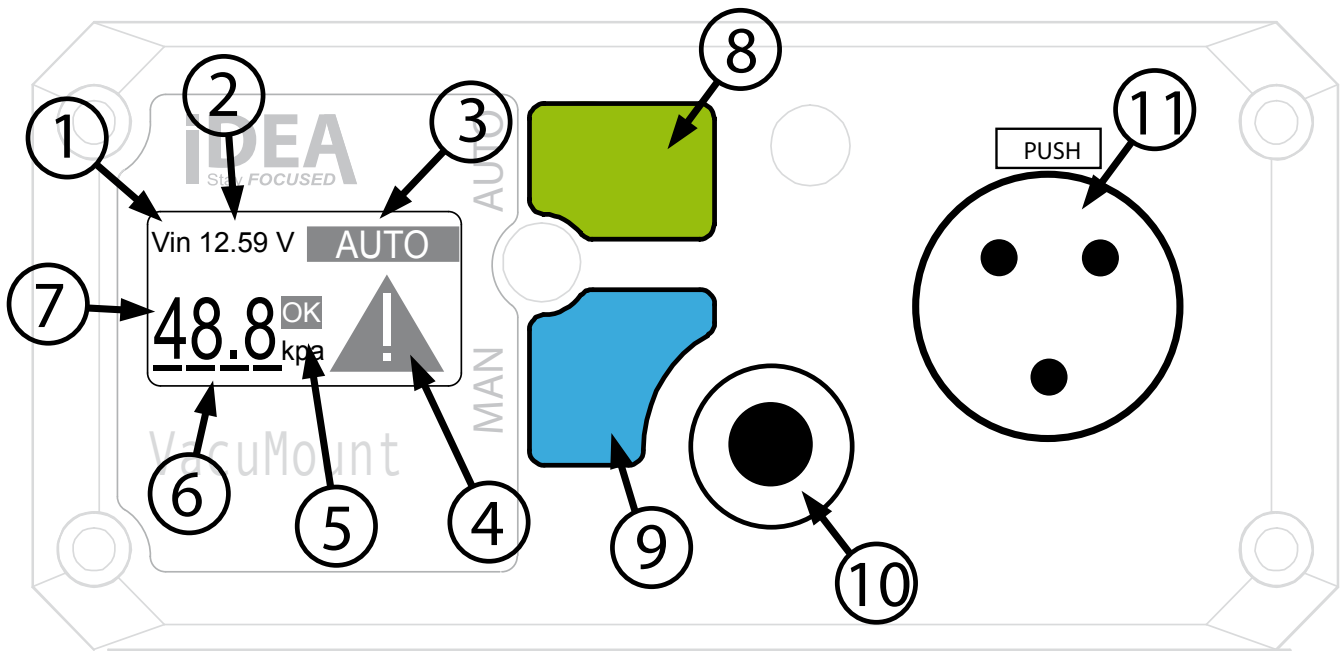

# Micro-controlled Vacuum Pump System

- 1 **Power Supply Status**  
Power supply low Lo  
Power supply in working range Vin  
Power supply to high Hi
- 2 **Voltage indicating system**
- 3 **Operating Mode** MANUAL MANUAL  
Operating Mode AUTO AUTO
- 4 **Warning !** Slow stop! Check the system!
- 5 **VacuumStatus**  
Vacuum pressure to low Lo  
Vacuum pressure in operating mode OK
- 6 **Operating Range Vacuum**  
upper operating range   
lower operating range

7 **Negative Vacuum Pressure in kpa**

8 **Automatic Button**

8.1 **Mode Adjustment**  
Hold green Button for 3 seconds

12 Change into Mode Menu

13 Select with blue Button

Return with green Button

9 **Manual Pump Button**

10 **Air supply**

11 **XLR Plug**