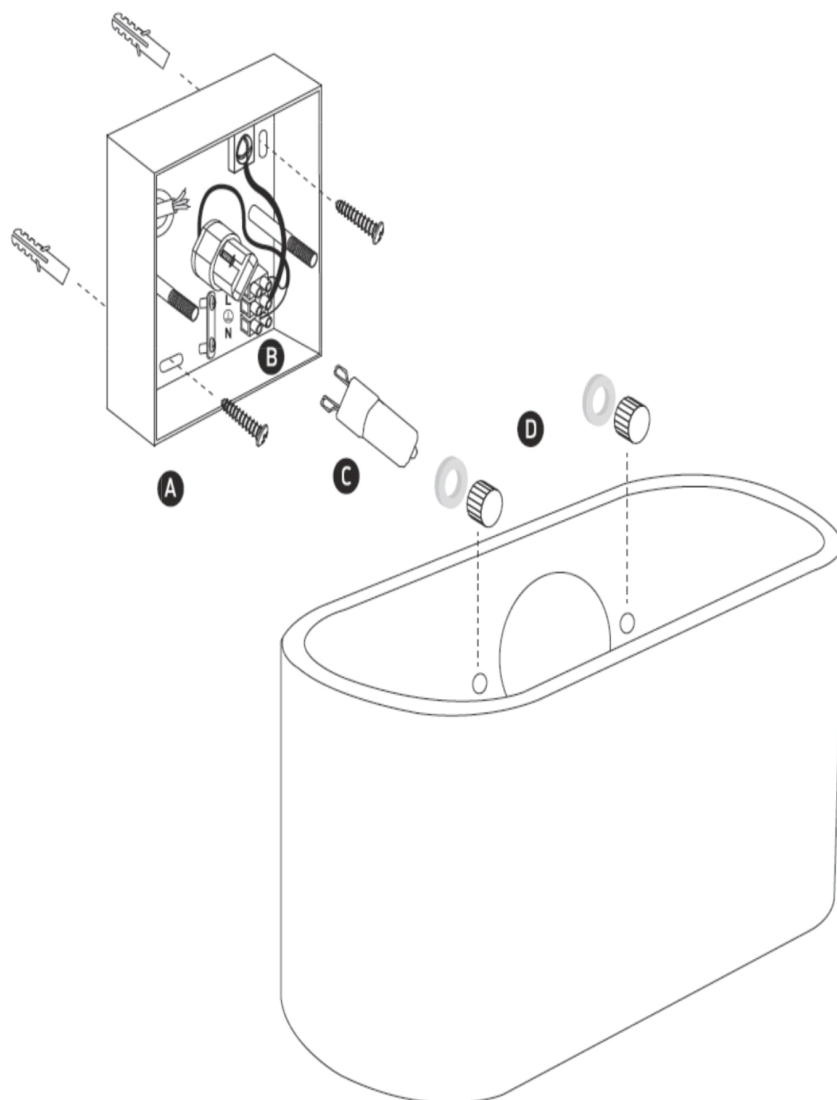

INSTALLATION MANUAL

Q13672 COBY OVAL G9

DMQ

100 - 240V - G9 MAX 25W - IP20 - Aluminium
Recommend use of G9 LED light bulb

Warnings:

1. Disconnect the electricity before installation
2. Make sure that the product is installed properly before connecting to electricity
3. Do not cover the fitting
4. Maintenance and installation should only be carried out by a professional electrician