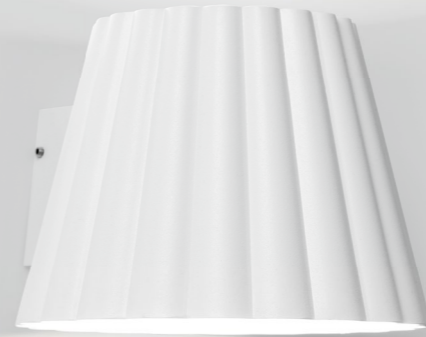

PRIVATE RESIDENCE AUSTRIA

JELI

EXTERIOR
WALL SURFACE

1.0 LED

LED 8W | 220-240VAC
PCB 3-step | incl. PS | phase-cut dim
aluminium powder coated
PMMA

0.60kg IP65 $\pm 0.3^\circ$

3000K | >80 CRI | 480lm

	CODE
	742163W4
	742163Y4
	742163B4

2.0 LED

LED 13W | 220-240VAC
PCB 3-step | incl. PS | phase-cut dim
aluminium powder coated
PMMA

0.60kg IP65 $\pm 0.3^\circ$

3000K | >80 CRI | 710lm

	CODE
	742143W4
	742143Y4
	742143B4