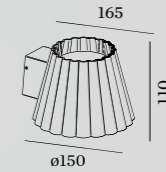

JELI

EXTERIOR
WALL SURFACE

1.0 LED

LED 8W | 220-240VAC
PCB 3-step | incl. PS | phase-cut dim
aluminium powder coated
PMMA

0.60kg IP65 $\pm 0.3^\circ$

3000K | >80 CRI | 480lm

	CODE
	742163W4
	742163Y4
	742163B4

2.0 LED

LED 13W | 220-240VAC
PCB 3-step | incl. PS | phase-cut dim
aluminium powder coated
PMMA

0.60kg IP65 $\pm 0.3^\circ$

3000K | >80 CRI | 710lm

	CODE
	742143W4
	742143Y4
	742143B4