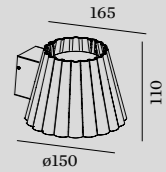

JELI

EXTERIOR
WALL SURFACE

1.0 LED

LED 8W | 220-240VAC
PCB 3-step | incl. PS | phase-cut dim
aluminium powder coated
PMMA

0.60kg IP65 $\pm 0.3^\circ$

3000K | >80 CRI | 480lm

	CODE
	742163W4
	742163Y4
	742163B4

2.0 LED

LED 13W | 220-240VAC
PCB 3-step | incl. PS | phase-cut dim
aluminium powder coated
PMMA

0.60kg IP65 $\pm 0.3^\circ$

3000K | >80 CRI | 710lm

	CODE
	742143W4
	742143Y4
	742143B4