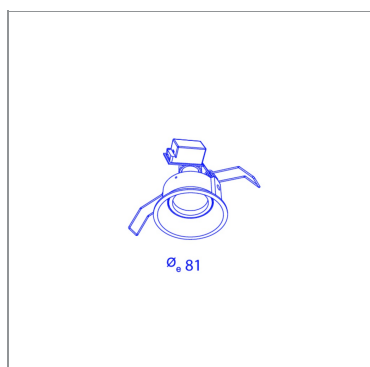

BS2021

WH

BS2021

SPECIFICATIONS

CUT-OUT SIZE	Ø76
MIN RECESSED HEIGHT	110mm
WEIGHT	0.2kg
INGRESS PROTECTION (IP)	IP20, IP20 inside ceiling
GLOW WIRE TEST	850°C

COMPLEMENTARY OPTIONS

BS2000 BS2000 - PLASTER KIT
PLASTER KIT

REMARKS

WITH TORSION SPRINGS