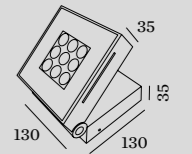

## 1.0

LED 18W | 220-240VAC | 50-60Hz  
COB 3-step | incl. PS | phase-cut dim  
aluminium powder coated

1.28kg IP65  
9x 12°

0/110°

3000K | >80 CRI | 1040lm

CODE

700364D4