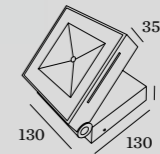

## 1.0

LED 18W | 220-240VAC | 50-60Hz  
COB 3-step | incl. PS | phase-cut dim  
aluminium powder coated

1.28kg IP65  
9x 12°

0/110°

3000K | >80 CRI | 1040lm

CODE

700364D4