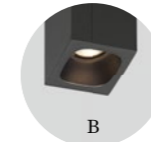

PIRRO

CEILING SURFACE

p. 195

1.0

LED 4.5W | 220-240VAC
50-60Hz | COB 3-step | incl. PS
phase-cut dim aluminium
powder coated | PC lens and
reflector

0.20kg IP20 $\pm 0.3^\circ$ $\Delta 32^\circ$

| | CODE |
|--|----------|
| | 151151E_ |
| | 151151J_ |
| | 151151K_ |
| | 151151B_ |

| LIGHT COLOUR | LUMEN CRI | CODE |
|--------------|-------------|------|
| 2700K | 380 >90 | 3 |
| 3000K | 405 >90 | 5 |

4.1

4x LED 4.5W | 220-240VAC
50-60Hz | COB 3-step | incl. PS
phase-cut dim | aluminium
powder coated | PC lens and
reflector