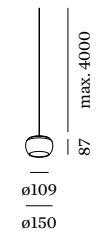

WETRO

CEILING SUSPENDED

DESIGNED BY
3HDRAFT

1.0

LED 11W | 220-240VAC | 50-60Hz
PCB 3-step low flicker | phase-cut
dim | italian hand blown glass

0.56 kg | IP20 | $\pm 0.3^\circ$ | G

1800-2850K | >90 CRI | 340lm

	CODE
	236189TS9
	236189TD9
	236189TW9

2.0

LED 11W | 220-240VAC | 50-60Hz
PCB 3-step low flicker | phase-cut
dim | italian hand blown glass

0.97 kg | IP20 | $\pm 0.3^\circ$ | G

1800-2850K | >90 CRI | 340lm

	CODE
	236289TS9
	236289TD9
	236289TW9

3.0

LED 11W | 220-240VAC | 50-60Hz
PCB 3-step low flicker | phase-cut
dim | artisanal hand blown glass

1.69 kg | IP20 | $\pm 0.3^\circ$ | G

1800-2850K | >90 CRI | 340lm