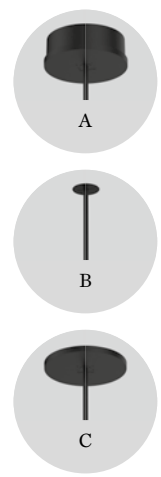

WETRO

CEILING SUSPENDED

DESIGNED BY
3HDRAFT

1.0

LED 11W | 220-240VAC | 50-60Hz
PCB 3-step low flicker | phase-cut
dim | italian hand blown glass

0.56 kg | IP20 | $\pm 0.3^\circ$ | G

1800-2850K | >90 CRI | 340lm

	CODE
	236189TS9
	236189TD9
	236189TW9

2.0

LED 11W | 220-240VAC | 50-60Hz
PCB 3-step low flicker | phase-cut
dim | italian hand blown glass

0.97 kg | IP20 | $\pm 0.3^\circ$ | G

1800-2850K | >90 CRI | 340lm

	CODE
	236289TS9
	236289TD9
	236289TW9

3.0

LED 11W | 220-240VAC | 50-60Hz
PCB 3-step low flicker | phase-cut
dim | artisanal hand blown glass

1.69 kg | IP20 | $\pm 0.3^\circ$ | G

1800-2850K | >90 CRI | 340lm