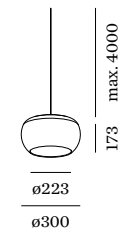

	CODE
	236189TS9
	236189TD9
	236189TW9

2.0

LED 11W | 220-240VAC | 50-60Hz
PCB 3-step low flicker | phase-cut
dim | italian hand blown glass

0.97 kg | IP20 | $\pm 0.3^\circ$ | G

1800-2850K | >90 CRI | 340lm

	CODE
	236289TS9
	236289TD9
	236289TW9

3.0

LED 11W | 220-240VAC | 50-60Hz
PCB 3-step low flicker | phase-cut
dim | artisanal hand blown glass

1.69 kg | IP20 | $\pm 0.3^\circ$ | G

1800-2850K | >90 CRI | 340lm