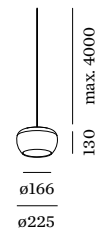

WETRO

CEILING SUSPENDED

DESIGNED BY
3HDRAFT

1.0

LED 11W | 220-240VAC | 50-60Hz
PCB 3-step low flicker | phase-cut
dim | italian hand blown glass

0.56 kg | IP20 | $\pm 0.3^\circ$ | G

1800-2850K | >90 CRI | 340lm

	CODE
	236189TS9
	236189TD9
	236189TW9

2.0

LED 11W | 220-240VAC | 50-60Hz
PCB 3-step low flicker | phase-cut
dim | italian hand blown glass

0.97 kg | IP20 | $\pm 0.3^\circ$ | G

1800-2850K | >90 CRI | 340lm

	CODE
	236289TS9
	236289TD9
	236289TW9

3.0

LED 11W | 220-240VAC | 50-60Hz
PCB 3-step low flicker | phase-cut
dim | artisanal hand blown glass

1.69 kg | IP20 | $\pm 0.3^\circ$ | G

1800-2850K | >90 CRI | 340lm