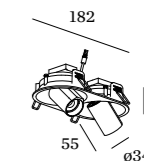

BLIEK ROUND petit

CEILING RECESSED

1.0 LED

LED 6W | 700mA | 9V
COB 3-step | excl. power supply
aluminium powder coated

0.20kg IP20 0.3° P A 35°

86-89 60° 355° 60 4-23

2.0 LED

2x LED 6W | 700mA | 18V total
COB 3-step | excl. power supply
aluminium powder coated

0.40kg IP20 0.3° P A 35°

87x176 60° 355° 60 4-23

	CODE
	164161W
	164161B
	164161K

LIGHT COLOUR	LUMEN CRI	CODE
2700K	440 >90	3
3000K	470 >90	5

	CODE
	164261W
	164261B
	164261K

LIGHT COLOUR	LUMEN CRI	CODE
2700K	2x440 >90	3
3000K	2x470 >90	5