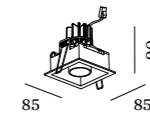

SNEAK TRIM

CEILING RECESSED

1.0 LED

LED 7/10W | 350/500mA | 18Vf
COB 3-step | excl. power supply
aluminium powder coated
1800-2850K 16V

0.19 kg IP20 \varnothing 0.3-D Δ 28°

74x78 \odot 35°/35° \sphericalcap 355° \perp 95 ⚡ 2-18

2.0 LED

2x LED 7/10W | 350/500mA | 18Vf
COB 3-step | excl. power supply
aluminium powder coated
1800-2850K 16V

0.34 kg IP20 \varnothing 0.3-D Δ 28°

74x148 \odot 35°/35° \sphericalcap 355° \perp 95 ⚡ 2-18