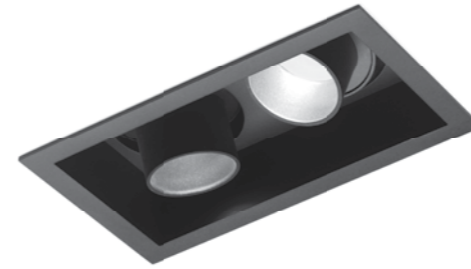

SNEAK TRIM

CEILING RECESSED

1.0 LED

LED 7/10W | 350/500mA | 18Vf
COB 3-step | excl. power supply
aluminium powder coated
1800-2850K 16V

0.19 kg IP20 \varnothing 0.3-D Δ 28°

74x78 \odot 35°/35° \sphericalcap 355° \perp 95 ⚡ 2-18

2.0 LED

2x LED 7/10W | 350/500mA | 18Vf
COB 3-step | excl. power supply
aluminium powder coated
1800-2850K 16V

0.34 kg IP20 \varnothing 0.3-D Δ 28°

74x148 \odot 35°/35° \sphericalcap 355° \perp 95 ⚡ 2-18