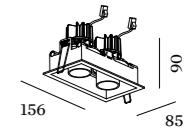

SNEAK TRIM

CEILING RECESSED

1.0 LED

LED 7/10W | 350/500mA | 18Vf
COB 3-step | excl. power supply
aluminium powder coated
1800-2850K 16V

0.19 kg IP20 \varnothing 0.3-D Δ 28°

74x78 \odot 35°/35° \sphericalcap 355° \perp 95 ⚡ 2-18

2.0 LED

2x LED 7/10W | 350/500mA | 18Vf
COB 3-step | excl. power supply
aluminium powder coated
1800-2850K 16V

0.34 kg IP20 \varnothing 0.3-D Δ 28°

74x148 \odot 35°/35° \sphericalcap 355° \perp 95 ⚡ 2-18