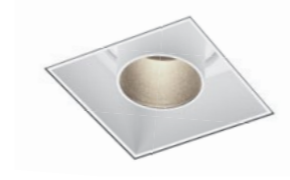

SNEAK TRIMLESS

CEILING RECESSED

1.0 LED

LED 7/10W | 350/500mA | 18Vf
COB 3-step | excl. power supply
aluminium powder coated
1800-2850K 16V

0.19 kg IP20 0.3m 28°

35°/35° 355° 95

	CODE
	155151W_
	155151B_
	155151K_

LIGHT COLOUR	LUMEN	CRI	CODE
2700K	400/530	>90	3
3000K	410/550	>90	5
1800-2850K	250/340	>95	9

ALWAYS USE

plastic plasterkit 86x86 10 or 13

	CODE
	90017122
	90017116

aluminium plasterkit 86x86 8-32

	90017120
--	----------