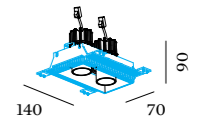

SNEAK TRIMLESS

CEILING RECESSED

1.0 LED

LED 7/10W | 350/500mA | 18Vf
COB 3-step | excl. power supply
aluminium powder coated
1800-2850K 16V

0.19 kg IP20 0.3m 28°

35°/35° 355° 95

	CODE
	155151W_
	155151B_
	155151K_