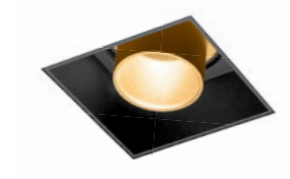

SNEAK TRIMLESS

CEILING RECESSED

1.0 LED

LED 7/10W | 350/500mA | 18Vf
COB 3-step | excl. power supply
aluminium powder coated
1800-2850K 16V

0.19 kg IP20 0.3m 28°

35°/35° 355° 95

	CODE
	155151W_
	155151B_
	155151K_

LIGHT COLOUR	LUMEN	CRI	CODE
2700K	400/530	>90	3
3000K	410/550	>90	5
1800-2850K	250/340	>95	9

ALWAYS USE

plastic plasterkit 86x86 10 or 13

	CODE
	90017122
	90017116

aluminium plasterkit 86x86 8-32

	90017120
--	----------