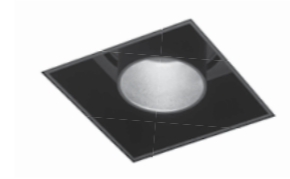

SNEAK TRIMLESS

CEILING RECESSED

1.0 LED

LED 7/10W | 350/500mA | 18Vf
COB 3-step | excl. power supply
aluminium powder coated
1800-2850K 16V

0.19 kg IP20 0.3m 28°

35°/35° 355° 95

	CODE
	155151W_
	155151B_
	155151K_

LIGHT COLOUR	LUMEN	CRI	CODE
2700K	400/530	>90	3
3000K	410/550	>90	5
1800-2850K	250/340	>95	9

ALWAYS USE

plastic plasterkit 86x86 10 or 13

	CODE
	90017122
	90017116

aluminium plasterkit 86x86 8-32

	90017120
--	----------