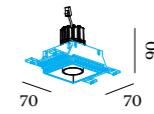

SNEAK TRIMLESS

CEILING RECESSED

1.0 LED

LED 7/10W | 350/500mA | 18Vf
COB 3-step | excl. power supply
aluminium powder coated
1800-2850K 16V

0.19 kg IP20 0.3m 28°

35°/35° 355° 95

	CODE
	155151W_
	155151B_
	155151K_

LIGHT COLOUR	LUMEN	CRI	CODE
2700K	400/530	>90	3
3000K	410/550	>90	5
1800-2850K	250/340	>95	9

ALWAYS USE

plastic plasterkit 86x86 10 or 13

	CODE
	90017122
	90017116

aluminium plasterkit 86x86 8-32

	90017120
--	----------