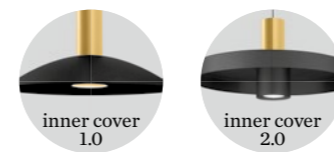

ODREY on track

1-PHASE

p. 387 p. 491

OPTIONAL

inner cover 1.0

	CODE
	911420G0
	911420B0

suitable for shades 6.0 | 7.0 | 8.0

inner cover 2.0