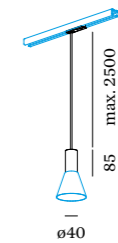

1.0

LED PAR16 max. 12W | GU10
100-240VAC | 50-60Hz
aluminium wet painted
incl. 1-phase Global® track adapter

0.22kg IP20 $\pm 0.3^\circ$

	CODE
	257220G0
	257220B0

OPTIONAL

PAR16 LED GU10 7W | phase-cut dim

	CODE
2700K	901228B3
3000K	901228B5
1800-2850K	901229S9

more lamps and specs on page 701

ALWAYS USE

shade 1.0 - 8.0 in gold

	CODE
	911421G1
	911422G1
	911423G1
	911424G1
	911425G1
	911426G1
	911427G1
	911428G1

shade 1.0 - 8.0 in black

	CODE
	911421B1
	911422B1
	911423B1
	911424B1
	911425B1
	911426B1
	911427B1
	911428B1