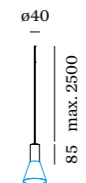

1.0

LED PAR16 max. 12W | GU10
100-240VAC | 50-60Hz
aluminium wet painted

0.22kg IP20

ALWAYS USE

Single suspension
ceiling base round

	CODE
	257120G0
	257120B0

	CODE
	90052022
	90052021

ALWAYS USE

shade 1.0 - 8.0 in gold

	CODE
1.0	911421G1
2.0	911422G1
3.0	911423G1
4.0	911424G1
5.0	911425G1
6.0	911426G1
7.0	911427G1
8.0	911428G1

Invisible ceiling suspension
plasterkit | system - with fixation
and adjustment

	CODE
	90015195

Single ceiling base semi recessed

	CODE
	90052026
	90052027

shade 1.0 - 8.0 in black

	CODE
1.0	911421B1
2.0	911422B1
3.0	911423B1
4.0	911424B1
5.0	911425B1
6.0	911426B1
7.0	911427B1
8.0	911428B1

OPTIONAL

PAR16 LED GU10 7W | phase-cut dim

	CODE
2700K	901228B3
3000K	901228B5
1800-2850K	901229S9

more lamps and specs on page 701