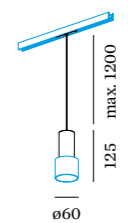

# ODREY on track

48V SYSTEM

p. 387 p. 491

1.0

LED 5W | 48V | COB 3-step  
aluminium wet painted  
PC adapter

0.25kg IP20 0.3-1° 32°

DALI dim

	CODE
	257165G_
	257165B_