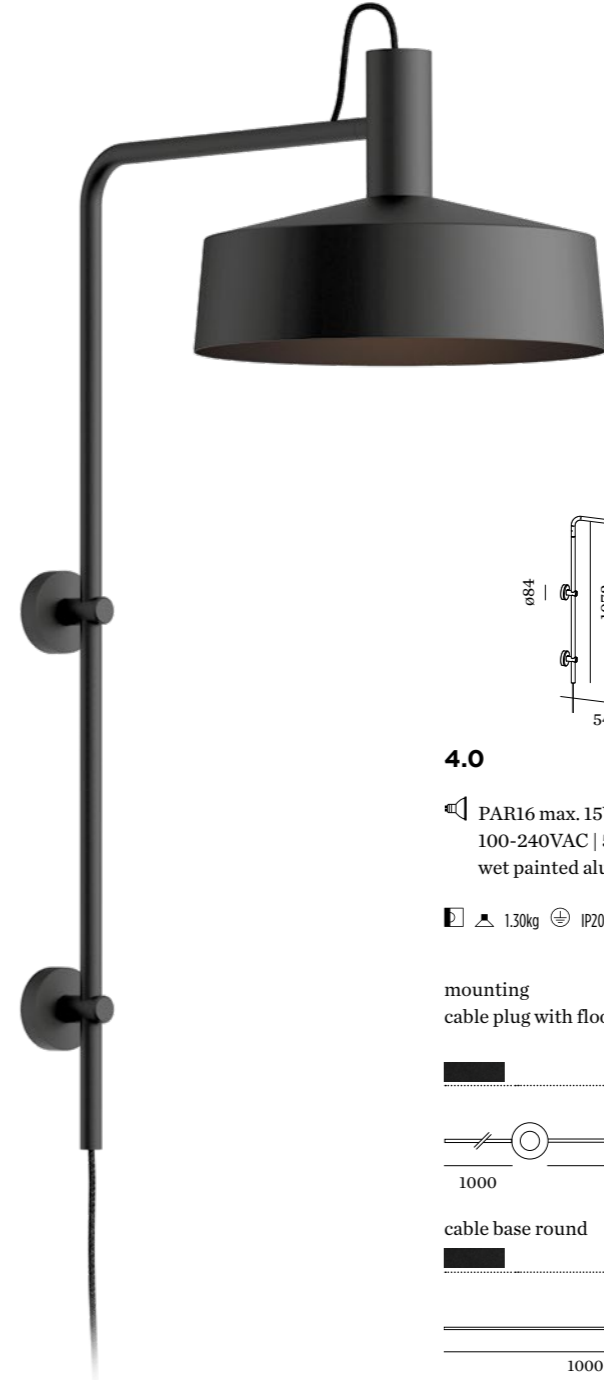

reddot award 2019
winner lighting design

ALWAYS USE

no shade
CODE 00

shade 1.0 | Ø205mm
CODE B1
K1
F1
grey felt

shade 2.0 | Ø250mm
CODE B2
K2
F2
grey felt

shade 3.0 | Ø405mm
CODE B3
K3
F3
grey felt

shade 4.0 | Ø510mm
CODE B4
K4
F4
grey felt

overview on page 27

OPTIONAL

PAR16 LED GU10 7W | phase-cut dim
2700K | 360lm
CODE 901228B3
more lamps and specs on page 729

4.0

PAR16 max. 15W | GU10
100-240VAC | 50-60Hz
wet painted aluminium

1.30kg IP20 45°/45° 30°/30°

mounting
cable plug with floor switch
CODE 339520B_

cable base round
CODE 339620B_