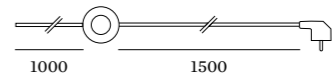

4.0

PAR16 max. 15W | GU10
100-240VAC | 50-60Hz
wet painted aluminium

1.30kg IP20 45°/45° 30°/30°

mounting
cable plug with floor switch
CODE 339520B_