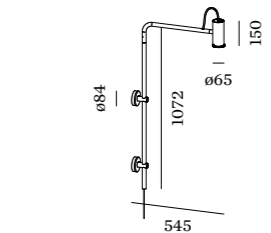

reddot award 2019
winner lighting design

ALWAYS USE

no shade
CODE 00

shade 1.0 | Ø205mm
CODE B1
K1
F1
grey felt

shade 2.0 | Ø250mm
CODE B2
K2
F2
grey felt

shade 3.0 | Ø405mm
CODE B3
K3
F3
grey felt

shade 4.0 | Ø510mm
CODE B4
K4
F4
grey felt

overview on page 27

OPTIONAL

PAR16 LED GU10 7W | phase-cut dim
2700K | 360lm
CODE 901228B3
more lamps and specs on page 729

4.0

PAR16 max. 15W | GU10
100-240VAC | 50-60Hz
wet painted aluminium

1.30kg IP20 45°/45° 30°/30°