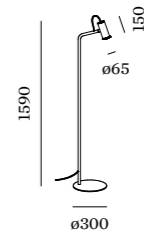

PRIVATE RESIDENCE | MARKEY & SCHELSTRAETE BELGIUM

3H DRAFT

reddot award 2019  
winner lighting design

**ALWAYS USE**

no shade  
CODE  
00

shade 1.0 | Ø205mm  
CODE  
B1  
K1  
grey felt F1

shade 2.0 | Ø250mm  
CODE  
B2  
K2  
grey felt F2

shade 3.0 | Ø405mm  
CODE  
B3  
K3  
grey felt F3

overview on page 27

**OPTIONAL**

PARI6 LED GU10 7W | 2700K | 360lm  
CODE  
901228B3

more lamps and specs on page 729

**1.0**

PAR16 max. 15W | GU10  
100-240VAC | 50-60Hz  
wet painted steel and aluminium

5.60kg IP20 45°/45° 30°/30°

mounting  
black cable plug with floor switch  
CODE  
638120B\_...