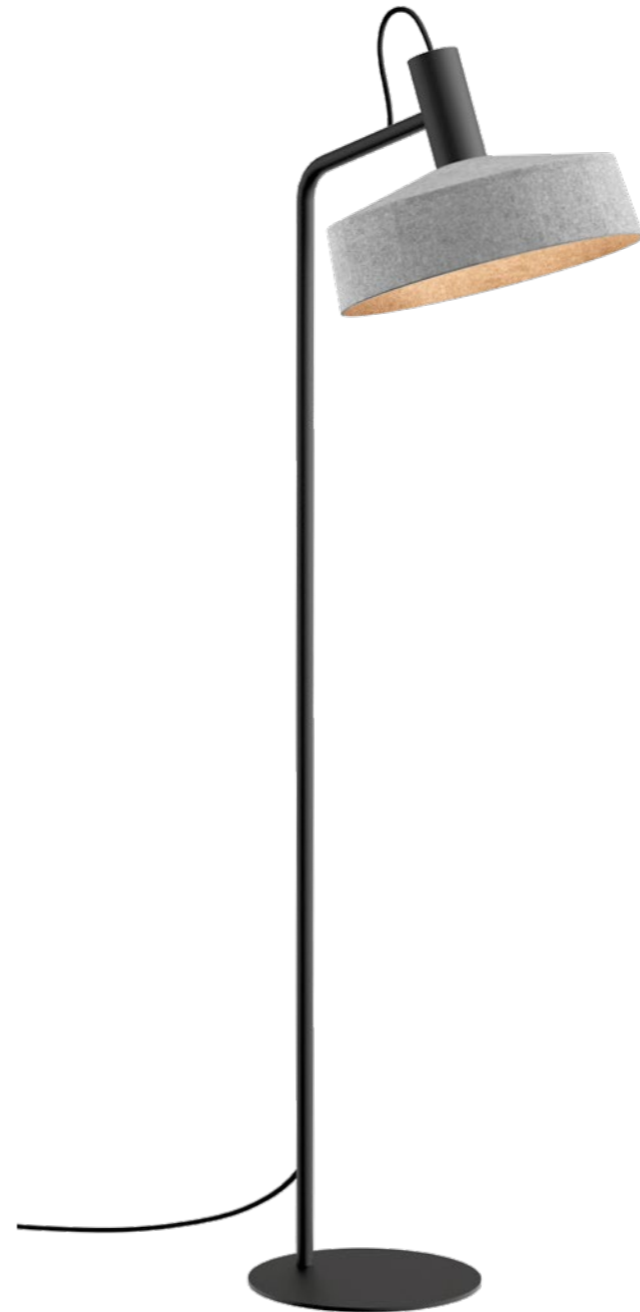

PRIVATE RESIDENCE | MARKEY & SCHELSTRAETE BELGIUM

3H DRAFT

reddot award 2019  
winner lighting design

**ALWAYS USE**

no shade  
CODE  
00

shade 1.0 | Ø205mm  
CODE  
B1  
K1  
grey felt F1

shade 2.0 | Ø250mm  
CODE  
B2  
K2  
grey felt F2

shade 3.0 | Ø405mm  
CODE  
B3  
K3  
grey felt F3

overview on page 27

**OPTIONAL**

PARI6 LED GU10 7W | 2700K | 360lm  
CODE  
901228B3

more lamps and specs on page 729

**1.0**

PAR16 max. 15W | GU10  
100-240VAC | 50-60Hz  
wet painted steel and aluminium

5.60kg IP20 45°/45° 30°/30°

mounting  
black cable plug with floor switch  
CODE  
638120B\_...