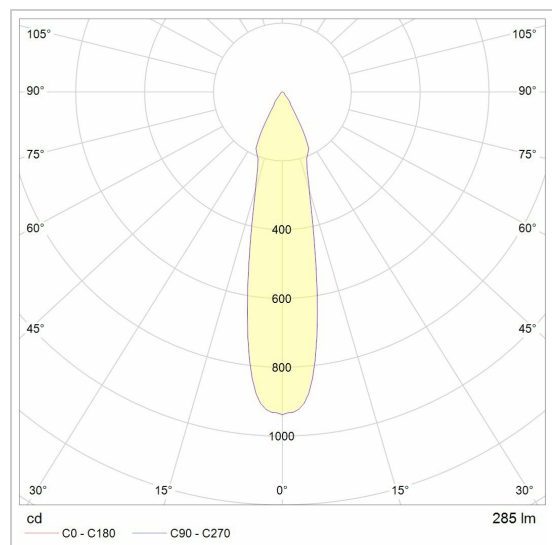

Light distribution