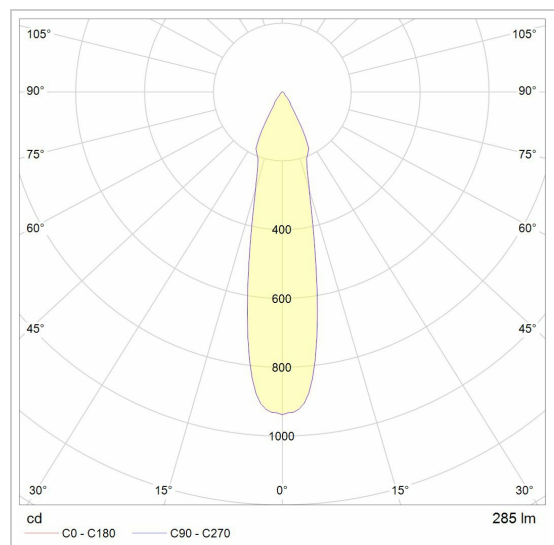

## STELLA LINE

2945.1400/..

### LED

Lamp type	Led
Quantity	8
Power	3,8W
Voltage	350mA
Kelvin	2700K   3000K
Lumen	467
CRI	80

### Physical

Use type	Interior
Fixation type	Ceiling
Dimensions fixture	1400x45x70 mm
IP protection rating	IP20
Reflector	38°

### Light distribution