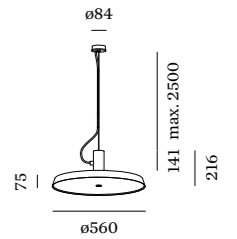

ROOMOR OFFICE

CABLE SUSPENDED

1.0

LED 35W | 220-240VAC
50-60Hz | PCB 3-step | incl. PS
DALI dim | DALI push dim with
memory function | wet painted
aluminium

3.00kg IP20 UGR<19/65°

microprismatic

	CODE
Light fixture (white)	1681M5W_
Light fixture (black)	1681M5B_

LIGHT COLOUR	LUMEN	CRI	CODE
3000K	3450	>90	5
4000K	3680	>90	7

opal

	CODE
Light fixture (white)	168185W_
Light fixture (black)	168185B_

LIGHT COLOUR	LUMEN	CRI	CODE
3000K	3630	>90	5
4000K	3870	>90	7

only for microprismatic