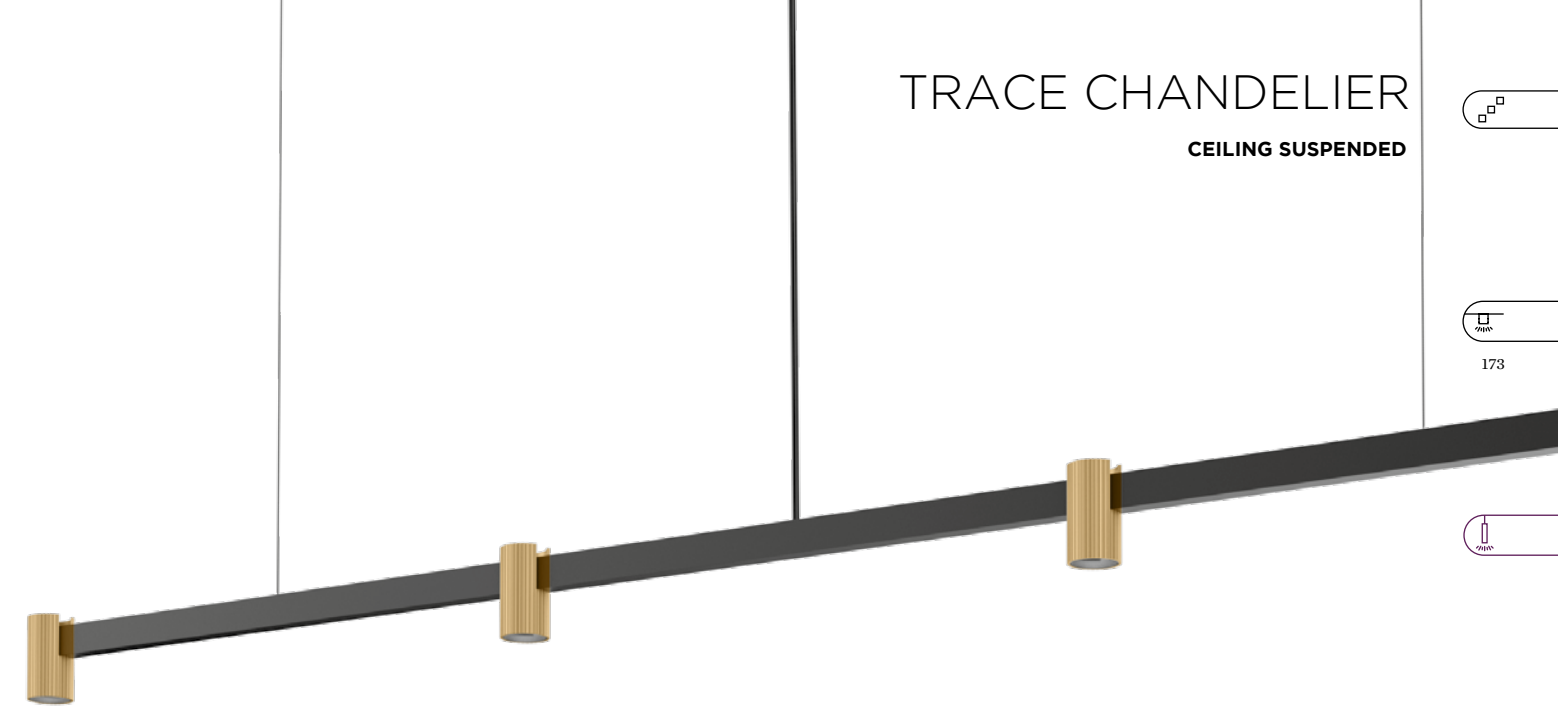

TRACE CHANDELIER

CEILING SUSPENDED

173

473

1.0

LED COB 12W | phase-cut dim
220-240VAC | 50-60Hz | incl. driver
aluminium powder coated

IP20 Δ 30° SDCM2 L80|50K 0.64kg

2.0

LED COB 16W | phase-cut dim
220-240VAC | 50-60Hz | incl. driver
aluminium powder coated

IP20 Δ 30° SDCM2 L80|50K 0.84kg

CODE	
	253564CH_
	253564B_

CODE	
	253664CH_
	253664B_

LIGHT COLOUR	LUMEN CRI	CODE
2700K	4x220 >90	3
3000K	4x250 >90	5