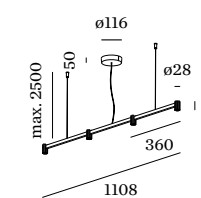

TRACE CHANDELIER

CEILING SUSPENDED

173

473

1.0

LED COB 12W | phase-cut dim
220-240VAC | 50-60Hz | incl. driver
aluminium powder coated

IP20 Δ 30° SDCM2 L80|50K 0.64kg

2.0

LED COB 16W | phase-cut dim
220-240VAC | 50-60Hz | incl. driver
aluminium powder coated

IP20 Δ 30° SDCM2 L80|50K 0.84kg

CODE	
	253564CH_
	253564B_

CODE	
	253664CH_
	253664B_

LIGHT COLOUR	LUMEN CRI	CODE
2700K	4x220 >90	3
3000K	4x250 >90	5