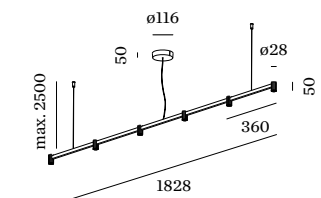

TRACE CHANDELIER

CEILING SUSPENDED

173

473

1.0

LED COB 12W | phase-cut dim
220-240VAC | 50-60Hz | incl. driver
aluminium powder coated

IP20 Δ 30° SDCM2 L80|50K 0.64kg

2.0

LED COB 16W | phase-cut dim
220-240VAC | 50-60Hz | incl. driver
aluminium powder coated

IP20 Δ 30° SDCM2 L80|50K 0.84kg

CODE	
	253564CH_
	253564B_

CODE	
	253664CH_
	253664B_

LIGHT COLOUR	LUMEN CRI	CODE
2700K	4x220 >90	3
3000K	4x250 >90	5