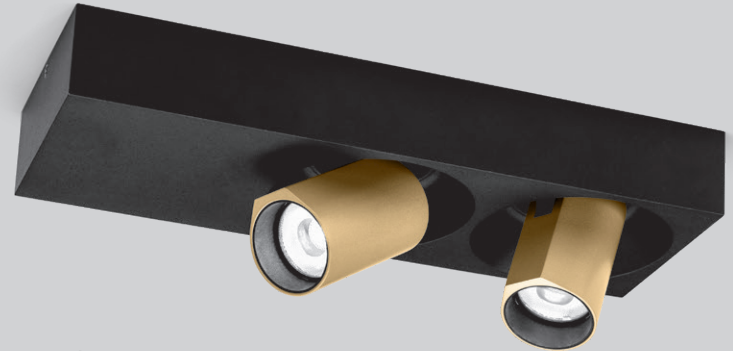

# BLIEK petit

CEILING SURFACE

## 2.0

LED 2x LED COB 8W | phase-cut dim  
220-240VAC | 50-60Hz | incl. driver  
aluminium powder coated

IP20 0°-60°/355° A 31° SDCM2 L70/55K 0.65kg

### OPTIONAL

honeycomb louver

CODE
164664W_
164664CH_
164664B_

LIGHT COLOUR	LUMEN   CRI	CODE
2700K	2x470   >90	3
3000K	2x500   >90	5
2000-3000K   39°	2x355   >90	9

CODE  
90051131

Rev. 001/2023-08