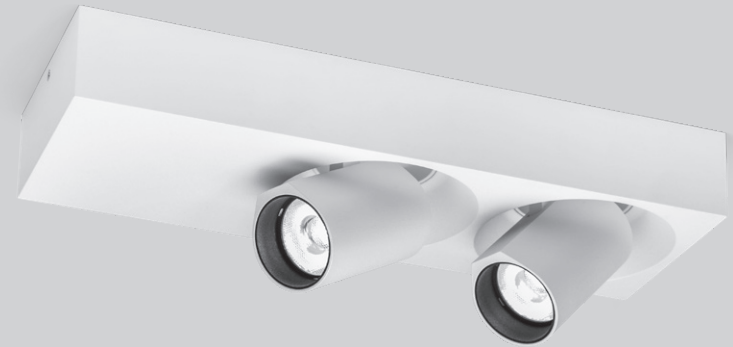

# BLIEK petit

CEILING SURFACE

## 2.0

LED 2x LED COB 8W | phase-cut dim  
220-240VAC | 50-60Hz | incl. driver  
aluminium powder coated

IP20 0°-60°/355° A 31° SDCM2 L70/55K 0.65kg

### OPTIONAL

honeycomb louver

CODE
164664W_
164664CH_
164664B_

LIGHT COLOUR	LUMEN   CRI	CODE
2700K	2x470   >90	3
3000K	2x500   >90	5
2000-3000K   39°	2x355   >90	9

CODE  
90051131

Rev. 001/2023-08