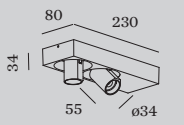

BLIEK petit

CEILING SURFACE

2.0

LED 2x LED COB 8W | phase-cut dim
220-240VAC | 50-60Hz | incl. driver
aluminium powder coated

IP20 0°-60°/355° A 31° SDCM2 L70/55K 0.65kg