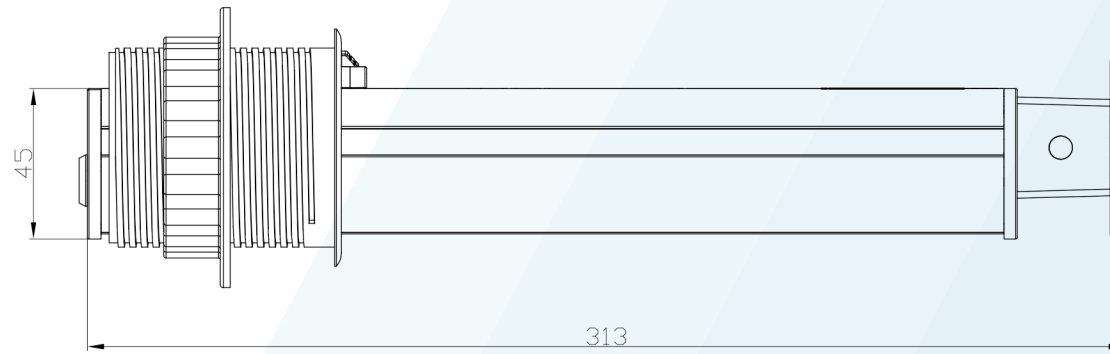

Technical specification sheet

www.filex.nl

Installation size: Ø60mm