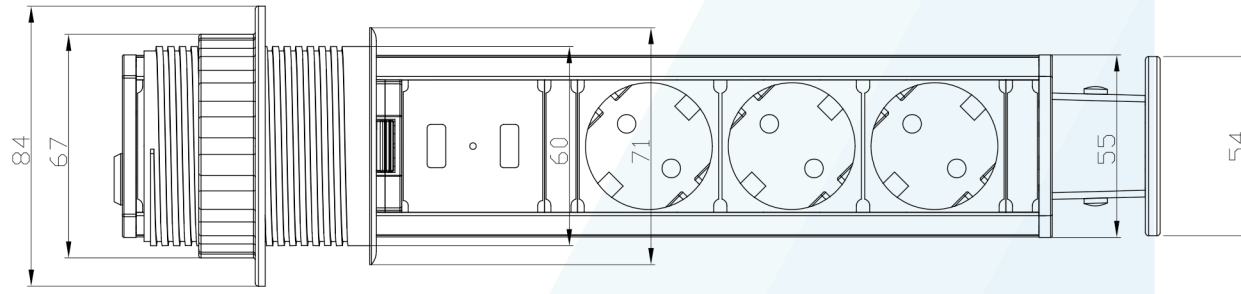

Technical specification sheet

www.filex.nl

Installation size: Ø60mm