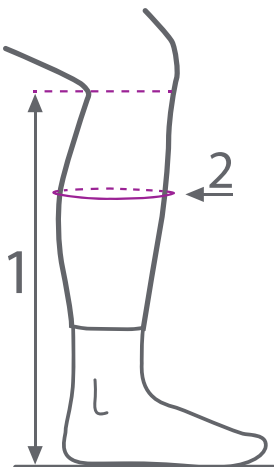

## Size chart riding boot Shiva

Size:	36	37	38	39	40	41	42
1	44	45	46	47	47	47	48
2	34	35	35	36	37	38	38

## Size chart riding boot Shiva Wide

Size:	36	37	38	39	40	41	42
1	44	45	46	47	47	47	48
2	36	37	38	38	39	40	40

Size chart in cm

## Measuring guide

**Find 1** by measuring your leg from the ground to hollow on the back of your knee.

**Find 2** by measuring the circumference of your calf at the widest point.

Preferably measure while wearing riding breeches. Not with jeans or the bare leg.