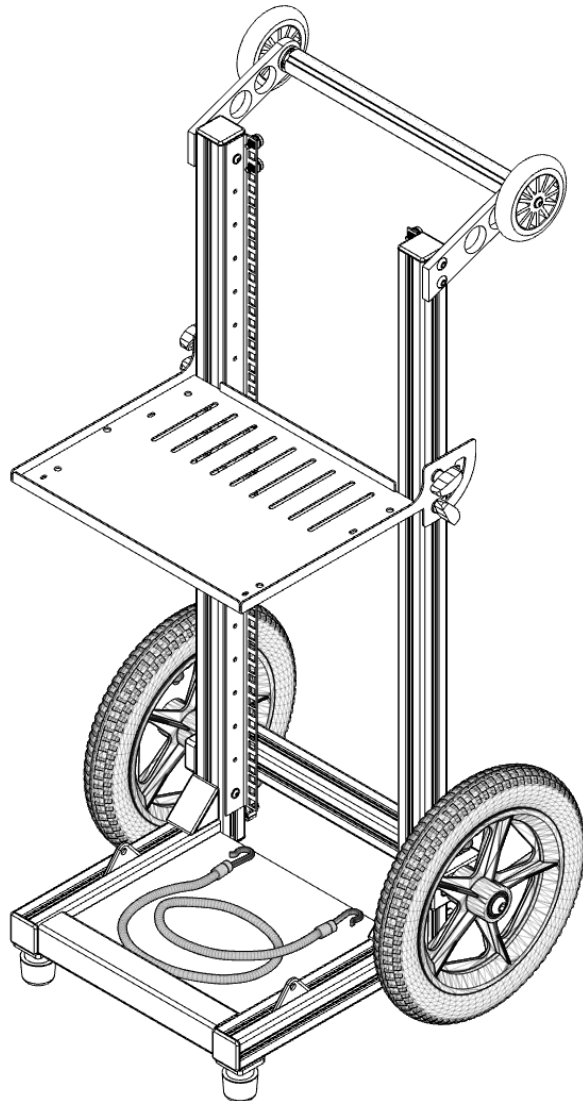

SC-MINIPE

CONGRATULATIONS

Congratulations you have successfully assembled your cart.

SUPPORT

Please contact us if you have any comments, suggestions or questions regarding this cart and/or user guide at:

✉ support@soundcart.audio

f www.facebook.com/soundcart

📷 www.instagram.com/soundcart

Warranty

SOUNDCART.audio extends a limited one-year parts and labour warranty to all owners of this accessory from the date of original purchase. SOUNDCART.audio warrants this accessory to be free of defective material and workmanship for a period of one year from the original date of purchase and agrees to repair or replace such defective part(s) or the entire product at its option, provided it is returned to SOUNDCART.audio. Shipping and insurance costs to SOUNDCART.audio must be prepaid by the owner.

This warranty does not cover damage due to accident, abuse or misuse, careless handling, improper connection and/or installation, improper electrical contact or grounding. This warranty does not cover damage due to improper use or force being applied. This warranty will be null and void in the event of service or repair work not performed by SOUNDCART.audio or an authorised agent, failure to properly maintain this accessory or continued use after a defect becomes apparent. Proof of purchase date (copy of invoice) must be provided prior to any warranty service or repair work being performed.

This warranty is in lieu of any other warranty, expressed or implied, including warranties without limitation, products being merchantable at the time of purchase or suitable for a particular purpose. This warranty does not extend to, or include consequential damage. SOUNDCART.audio reserves the right to change the specifications of this accessory without any prior notification.

Legal Notices

This document is protected under copyright law. Owner's of this product may reproduce this publication for their own personal use. This document may not be reproduced or distributed, in whole or in part, for commercial purposes (which includes selling copies).

Great care has been taken in preparing this document for publication, however since product specifications are subject to change, this document may contain omissions and technical or typographical inaccuracies. The information provided in this manual only serves general information purposes, it may be subject to change at any time without prior notice to improve reliability, function, design or otherwise.

Governing Law

This agreement and limited warranty are governed by the laws of the United Kingdom