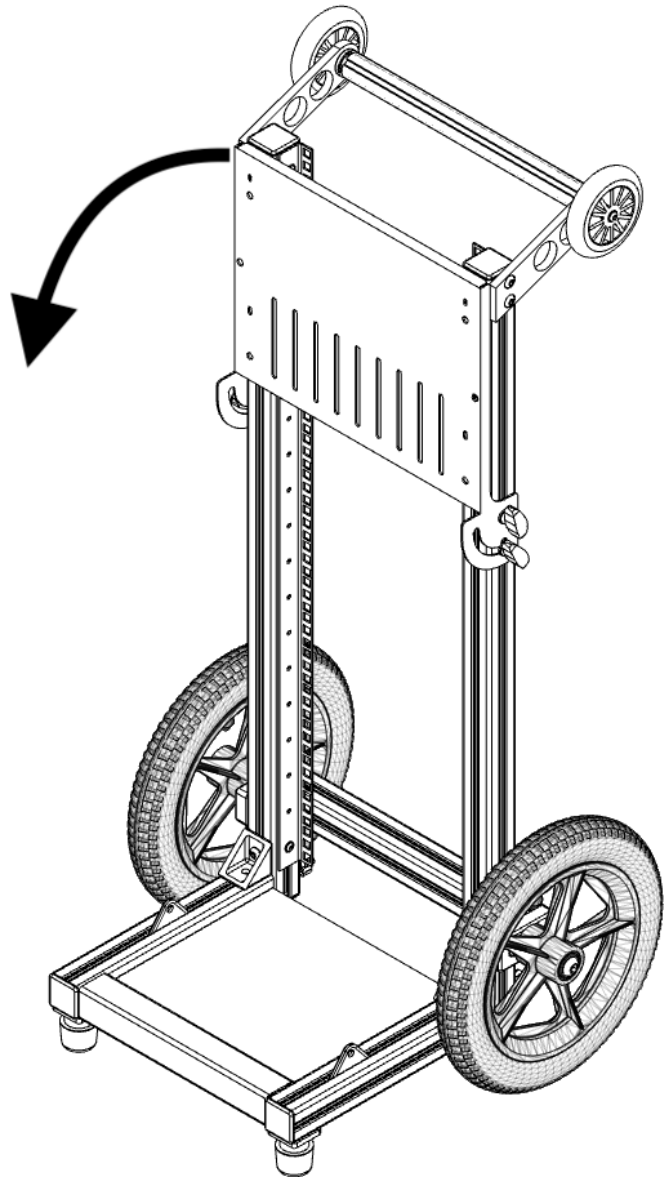

SC-MINIPE

6