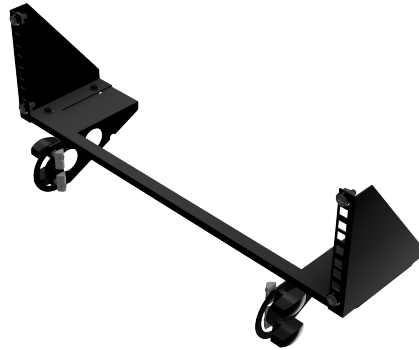

2u 19 INCH RACK ADAPTER

SC-SCRPTH

SCRIPT HOLDER

SC-MINIPE

SC-SSNBE
SLIDING SHELF NARROW

SC-3URAD
3u 19 INCH RACK ADAPTER

SC-BOOMH
BOOM HOLDER

SC-MNTP
MOUNTING POINTS