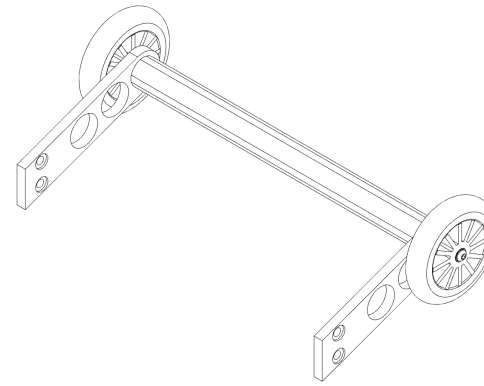

SC-MINIPE

MiniCart Purple Edition

SC-MINIPE

THANK YOU

Thank you for purchasing this cart. To assemble it, please follow the instructions found within this guide.

YOU WILL NEED

You will need the following tools to install this accessory:

1x 5mm HEX key / Allen key *

1x 8mm HEX key / Allen key *

* Supplied

WHAT IS INCLUDED?

After removing from its packaging, check that you have the following:

1x
SC-MINIPE.001

2x
SC-MINIPE.002

1x
SC-MINIPE.003

SC-MINIPE

1x
SC-MINIPE.004

1x
SC-MINIPE.005

2x
SC-MINIPE.008

1x
SC-MINIPE.009

2x
SC-MINIPE.006

2x
SC-MINIPE.007

4x
SC-MINIPE.010