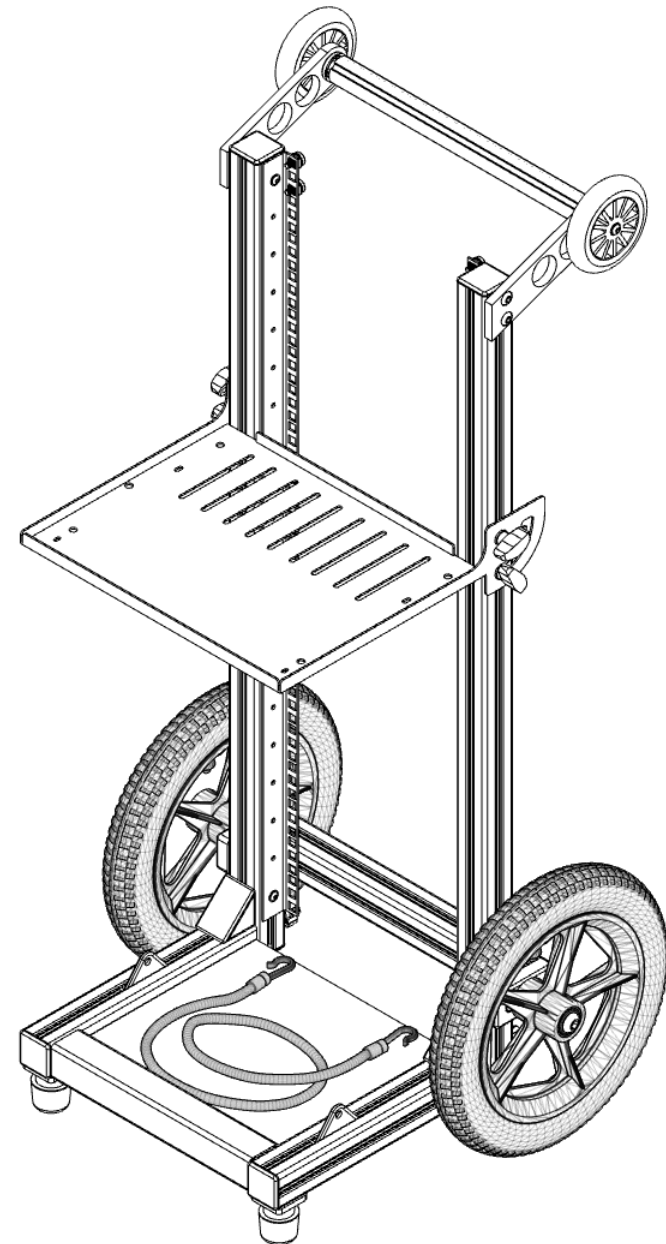

SC-MINIPE

MiniCart Purple Edition

SC-MINIPE

THANK YOU

Thank you for purchasing this cart. To assemble it, please follow the instructions found within this guide.

YOU WILL NEED

You will need the following tools to install this accessory:

1x 5mm HEX key / Allen key *

1x 8mm HEX key / Allen key *

* Supplied

WHAT IS INCLUDED?

After removing from its packaging, check that you have the following:

1x
SC-MINIPE.001

2x
SC-MINIPE.002

1x
SC-MINIPE.003