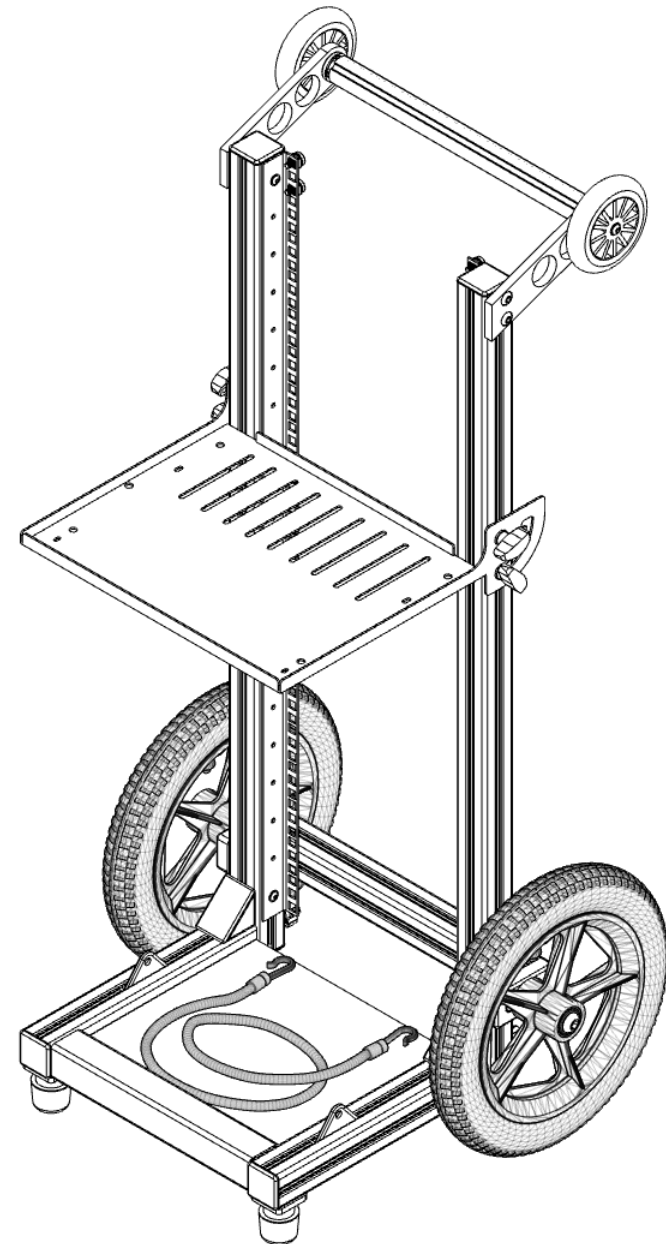

SC-MINIBE

MiniCart Black Edition

SC-MINIBE

THANK YOU

Thank you for purchasing this cart. To assemble it, please follow the instructions found within this guide.

YOU WILL NEED

You will need the following tools to install this accessory:

1x 5mm HEX key / Allen key *

1x 8mm HEX key / Allen key *

* Supplied

WHAT IS INCLUDED?

After removing from its packaging, check that you have the following:

1x
SC-MINIBE.001

2x
SC-MINIBE.002

1x
SC-MINIBE.003