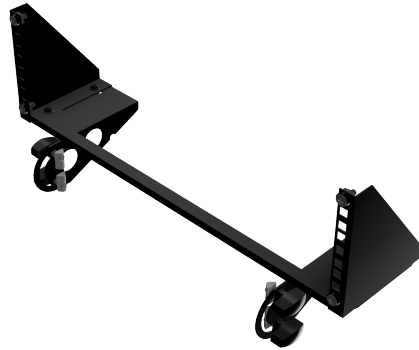

2u 19 INCH RACK ADAPTER

SC-SCRPTH

SCRIPT HOLDER

SC-MINIBE

SC-SSNBE

SLIDING SHELF NARROW

SC-3URAD

3u 19 INCH RACK ADAPTER