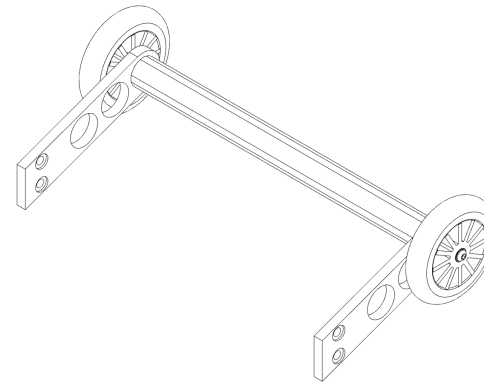

SC-MINIBE

MiniCart Black Edition

SC-MINIBE

THANK YOU

Thank you for purchasing this cart. To assemble it, please follow the instructions found within this guide.

YOU WILL NEED

You will need the following tools to install this accessory:

1x 5mm HEX key / Allen key *

1x 8mm HEX key / Allen key *

* Supplied

WHAT IS INCLUDED?

After removing from its packaging, check that you have the following:

1x
SC-MINIBE.001

2x
SC-MINIBE.002

1x
SC-MINIBE.003

SC-MINIBE

1x
SC-MINIBE.004

1x
SC-MINIBE.005

2x
SC-MINIBE.008

1x
SC-MINIBE.009

2x
SC-MINIBE.006

2x
SC-MINIBE.007

4x
SC-MINIBE.010