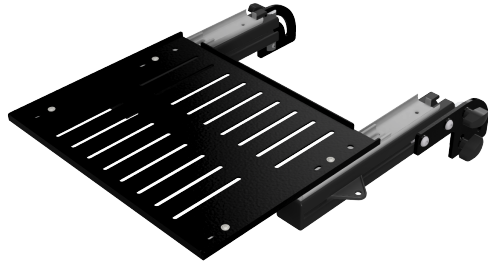

SC-MINIBE

SC-SSNBE

SLIDING SHELF NARROW